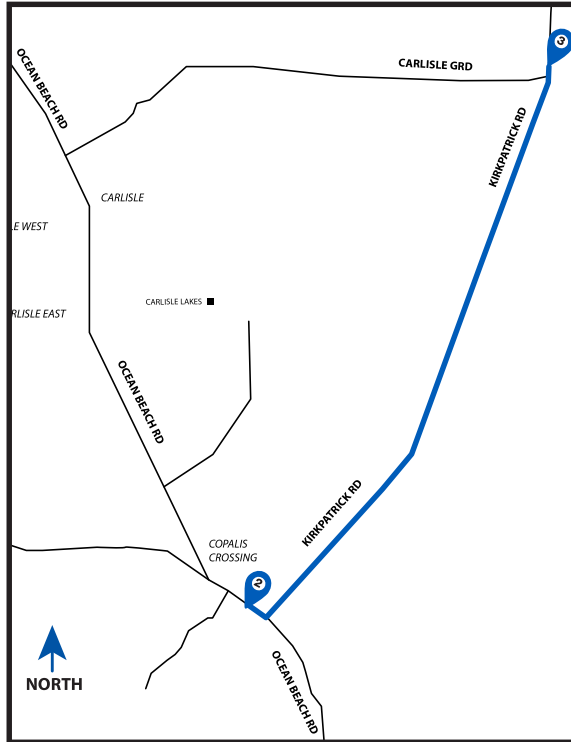

# LEG 3

### DIRECTIONS FROM EXCH 2 TO EXCH 3

- 0.00 Exchange 2 (District 3 Road Camp)
- ← 0.15 Turn **LEFT** onto Kirkpatrick Rd
- 5.03 Exchange 3 (MJR LTD Rock Products)