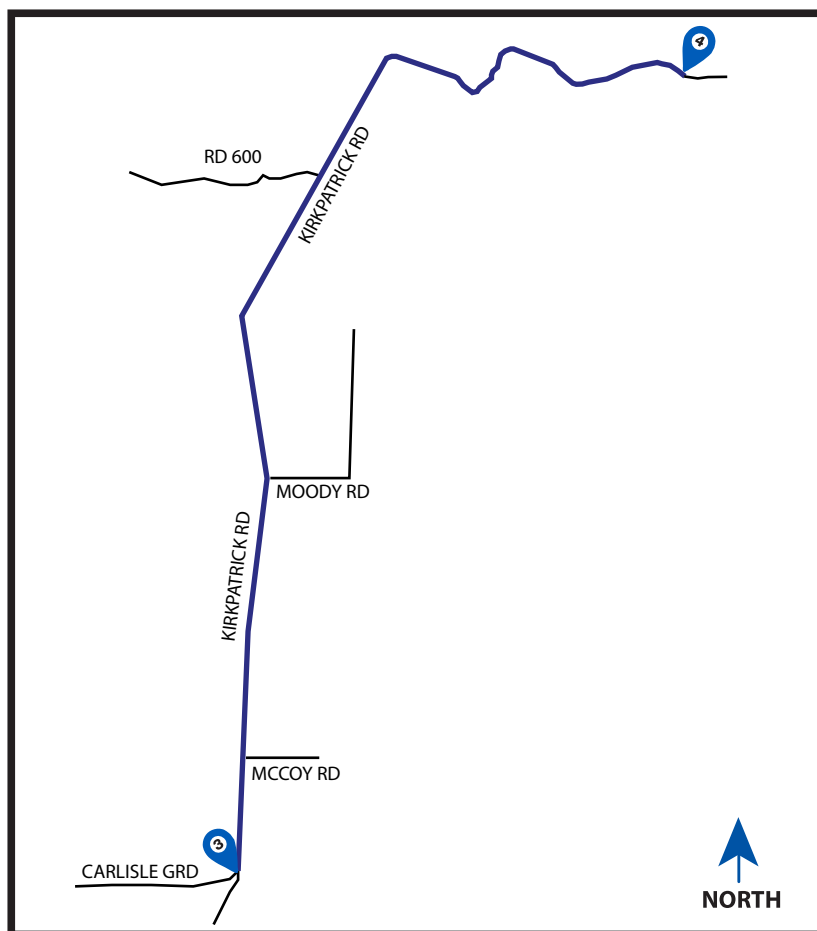

LEG 4

6.66 MI | HARD

LEG DESCRIPTION: A challenging, mostly up hill course

EXCH 4. ADDRESS: Big Spruce Resort, 7 Riverview Dr, Hoquiam, WA 98550

GPS: 47.232195, -123.970279

NOTES:

DIRECTIONS FROM EXCH 3 TO EXCH 4

Run on right side of road.

0.00 Exchange 3

6.66 Arrive at Exchange 4

Total Elevation Loss: -204
Total Elevation Gain: 274
Net Elevation Change: -70