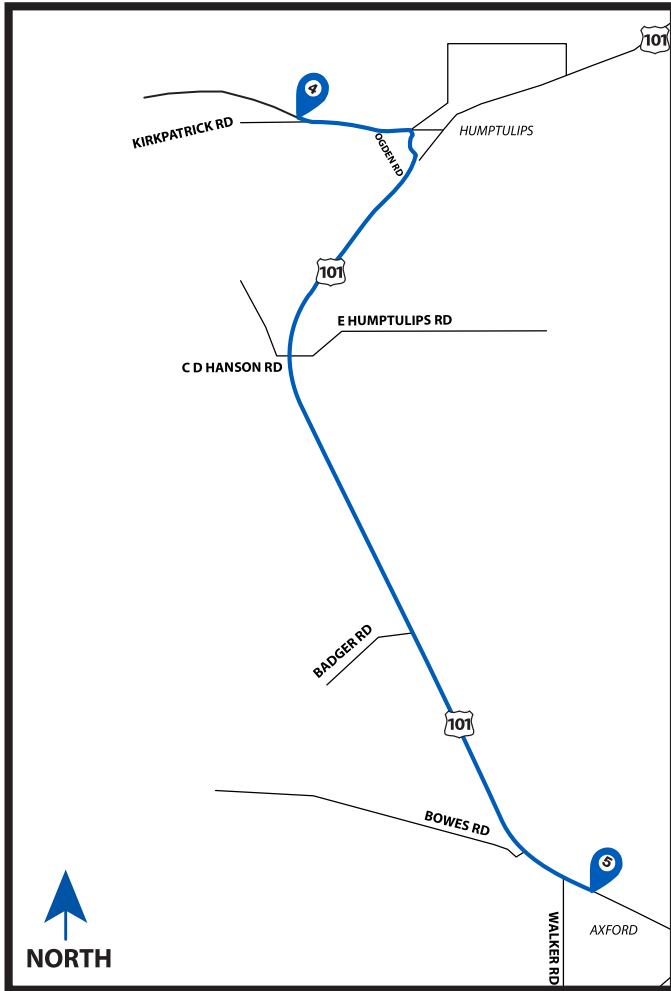

LEG 5

3.50 MI | EASY

LEG DESCRIPTION: Some rolling hills at the beginning with a steady downhill

EXCH 5. ADDRESS: Lil Prairie Mart - 2778 US 101, Hoquiam, WA 98550

GPS: 47.1954569,-123.9475823

NOTES:

DIRECTIONS FROM EXCH 4 TO EXCH 5

- 0.00 Exchange 4 (Big Spruce Resort)
- 0.46 Turn RIGHT onto US-101 S
- 3.50 Arrive at exchange 5 (Lil Prairie Mart)

Total Elevation Loss: -135
Total Elevation Gain: 133
Net Elevation Change: -2