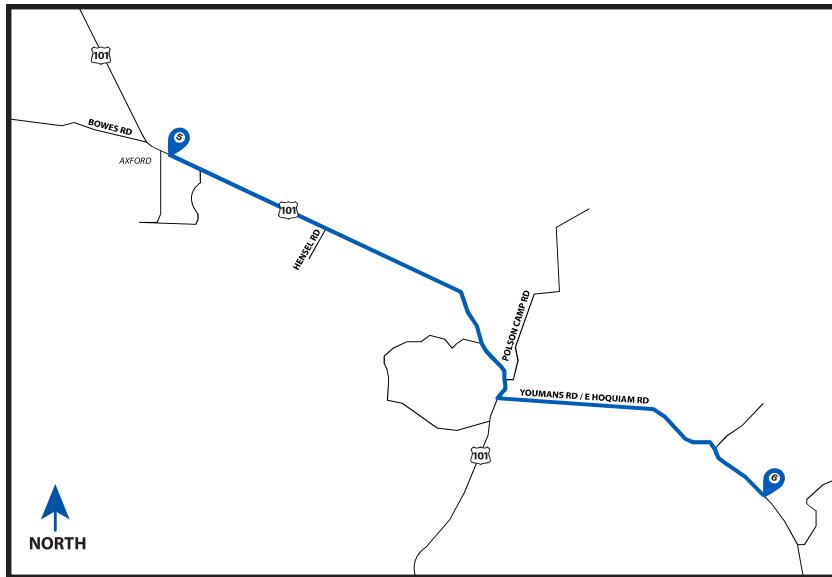

LEG 6

7.31 MI | MODERATE

LEG DESCRIPTION:

EXCH 6 ADDRESS: 3198 94452, Hoquiam, WA 98550

GPS: +47.145057, -123.823710

NOTES:

DIRECTIONS FROM EXCH 5 TO EXCH 6

Run on right side of road.

- 0.00 Exchange 5 (Lil Prairie Mart)
- 1.55 Hensel Rd
- ← 4.30 Turn **LEFT** onto E Hoquiam Rd
- 7.31 Exchange 6 (E Hoquiam Rd)