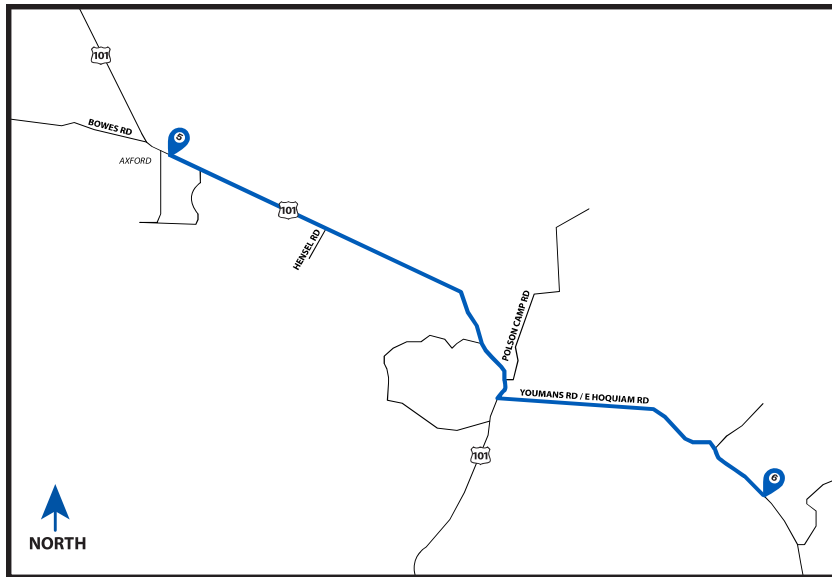

LEG 6

7.31 MI | MODERATE

LEG DESCRIPTION:

EXCH 6 ADDRESS: E Hoquiam Rd - Use GPS Coordinates

GPS: +47.145057, -123.823710

NOTES:

DIRECTIONS FROM EXCH 5 TO EXCH 6

Run on right side of road.

- 0.00 Exchange 5 (Lil Prairie Mart)
- 1.55 Hensel Rd
- ← 4.30 Turn **LEFT** onto E Hoquiam Rd
- 7.31 Exchange 6 (E Hoquiam Rd)