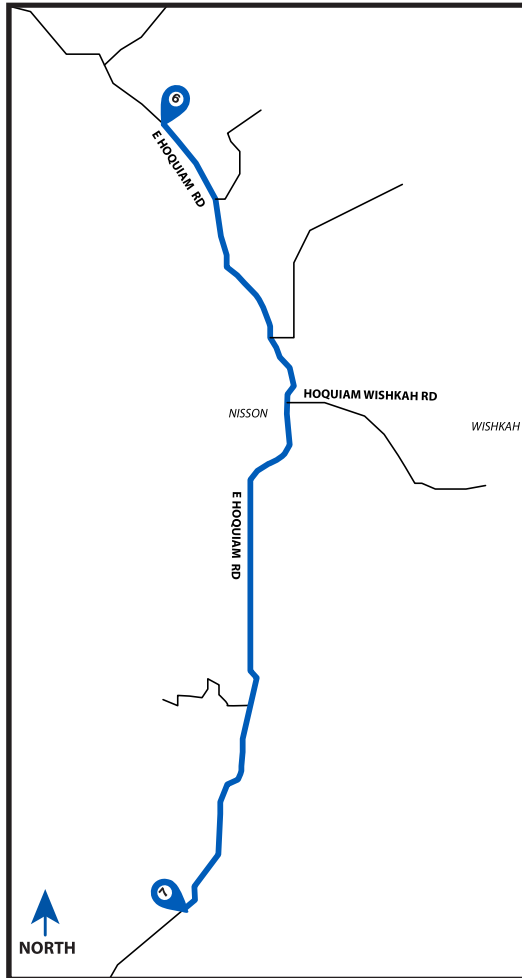

LEG 7

6.25 MI | MODERATE

LEG DESCRIPTION:

EXCH 7 ADDRESS: E Hoquiam Rd - Use GPS Coordinates

GPS: 47.063753, -123.823924

NOTES:

DIRECTIONS FROM EXCH 6 TO EXCH 7

0.00 Exchange 6 (E Hoquiam Rd)

2.23 Hoquiam Wishkah Rd

6.25 Exchange 7 (E Hoquiam Rd)