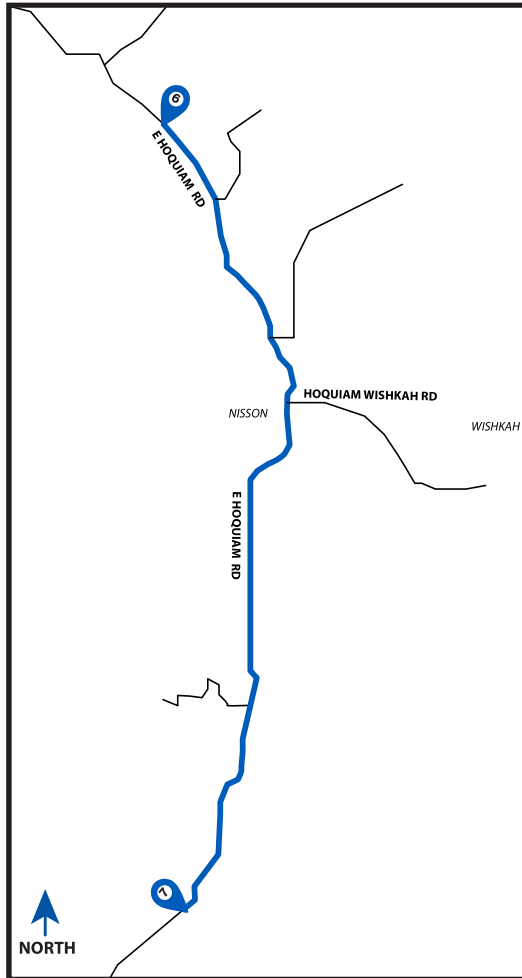

LEG 7

6.25 MI | MODERATE

LEG DESCRIPTION:

EXCH 7 ADDRESS: E Hoquiam Rd - Use GPS Coordinates

GPS: +47.063054, -123.824111

NOTES:

DIRECTIONS FROM EXCH 6 TO EXCH 7

0.00 Exchange 6 (E Hoquiam Rd)

2.23 Hoquiam Wishkah Rd

6.25 Exchange 7 (E Hoquiam Rd)