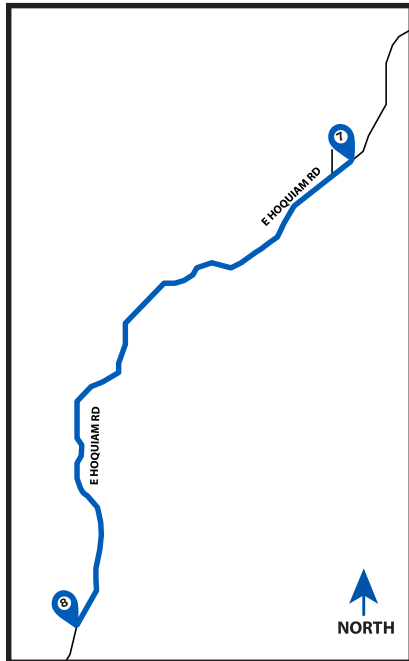

LEG 8

5.08 MI | EASY

LEG DESCRIPTION:

EXCH 8 ADDRESS: Grays Harbor Rifle & Pistol Club -1362 E Hoquiam Rd, Hoquiam, WA 98550

GPS: +47.008930, -123.868315

NOTES:

DIRECTIONS FROM EXCH 7 TO EXCH 8

- 0.00 Exchange 7 (E Hoquiam Rd)
- 0.00 Continue south on E Hoquiam Rd
- 5.08 Exchange 8 (Rifle & Pistol Club)