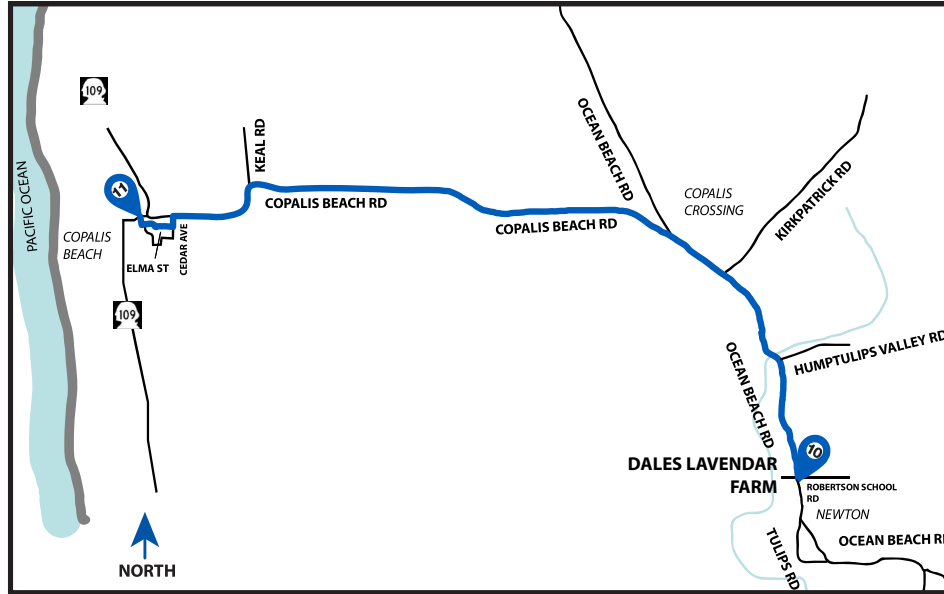

LEG 11

7.32 MI | VERY HARD

LEG DESCRIPTION:

EXCH 11 ADDRESS: Copalis Community Church - 3140 WA-109, Copalis Beach, WA 98535

GPS: +47.113734, -124.170630

NOTES:

DIRECTIONS FROM EXCH 10 TO EXCH 11

- 0.00 Exchange 10 (Dales Lavendar Farm)
- 1.44 Humptulips Valley Rd
- ← 2.58 Slight **LEFT** onto Copalis Beach Rd
- ← 6.93 Turn **LEFT** onto Cedar Ave
- 7.02 Turn **RIGHT** onto Elma St
- 7.34 Exchange 11 (Copalis Community Church)