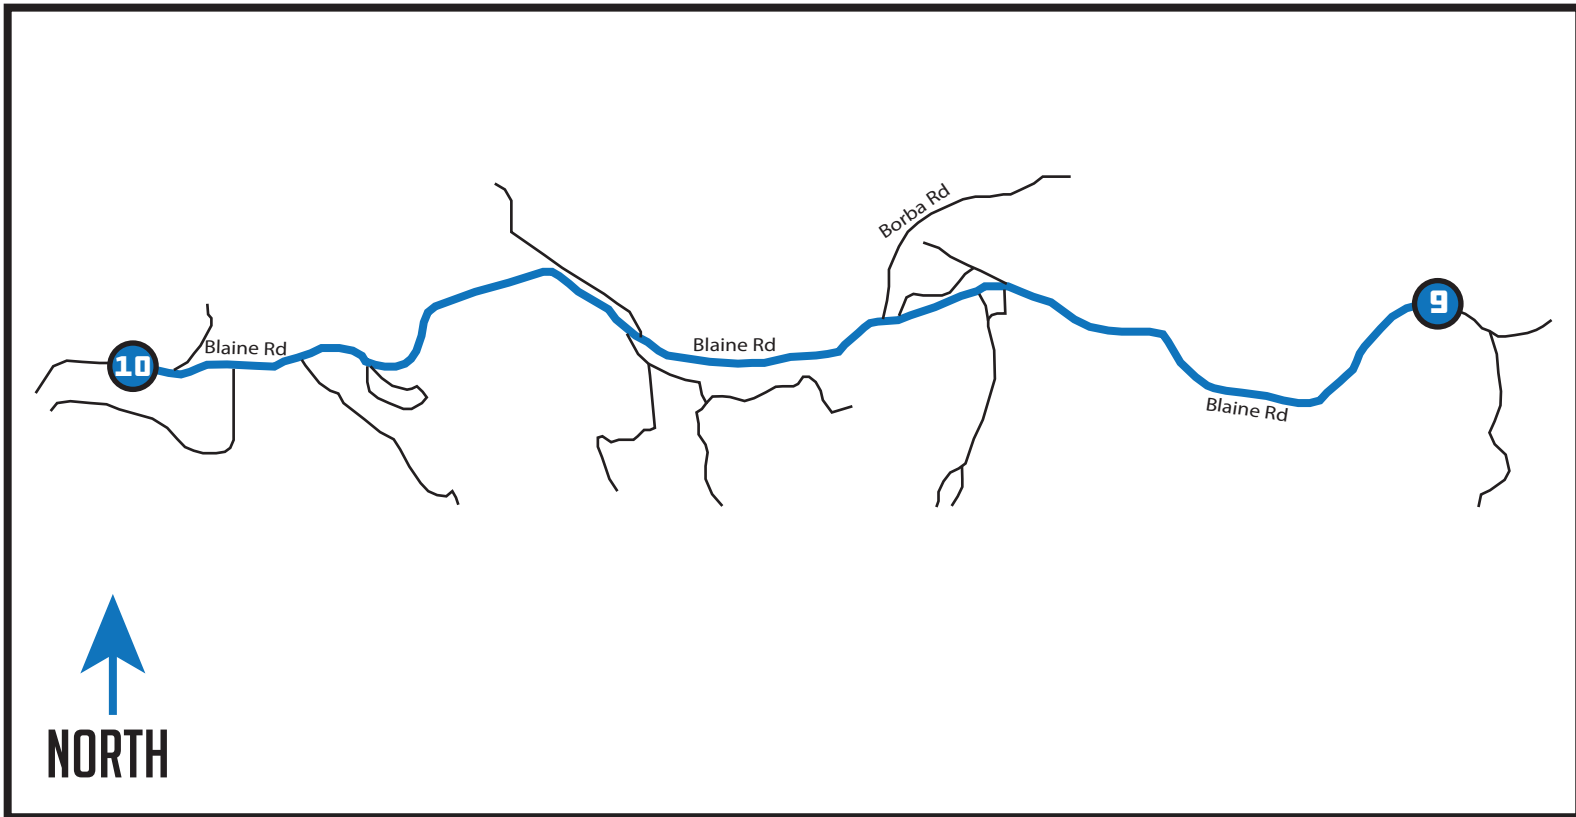

LEG 10

6.21 MI | HARD

LEG DESCRIPTION: Leg 10 is a hard up and down route all the way to the finish

EXCHANGE 10 ADDRESS: Nestucca Rural Fire & Rescue Station, 19995 Blaine Rd, Beaver, OR 97108

EXCHANGE 10 GPS: 45.276715, -123.8241230

DIRECTIONS

6.21 Arrive at Exchange 10

Total Elevation Gain: 213
Total Elevation Loss: 350
Net Elevation: -137