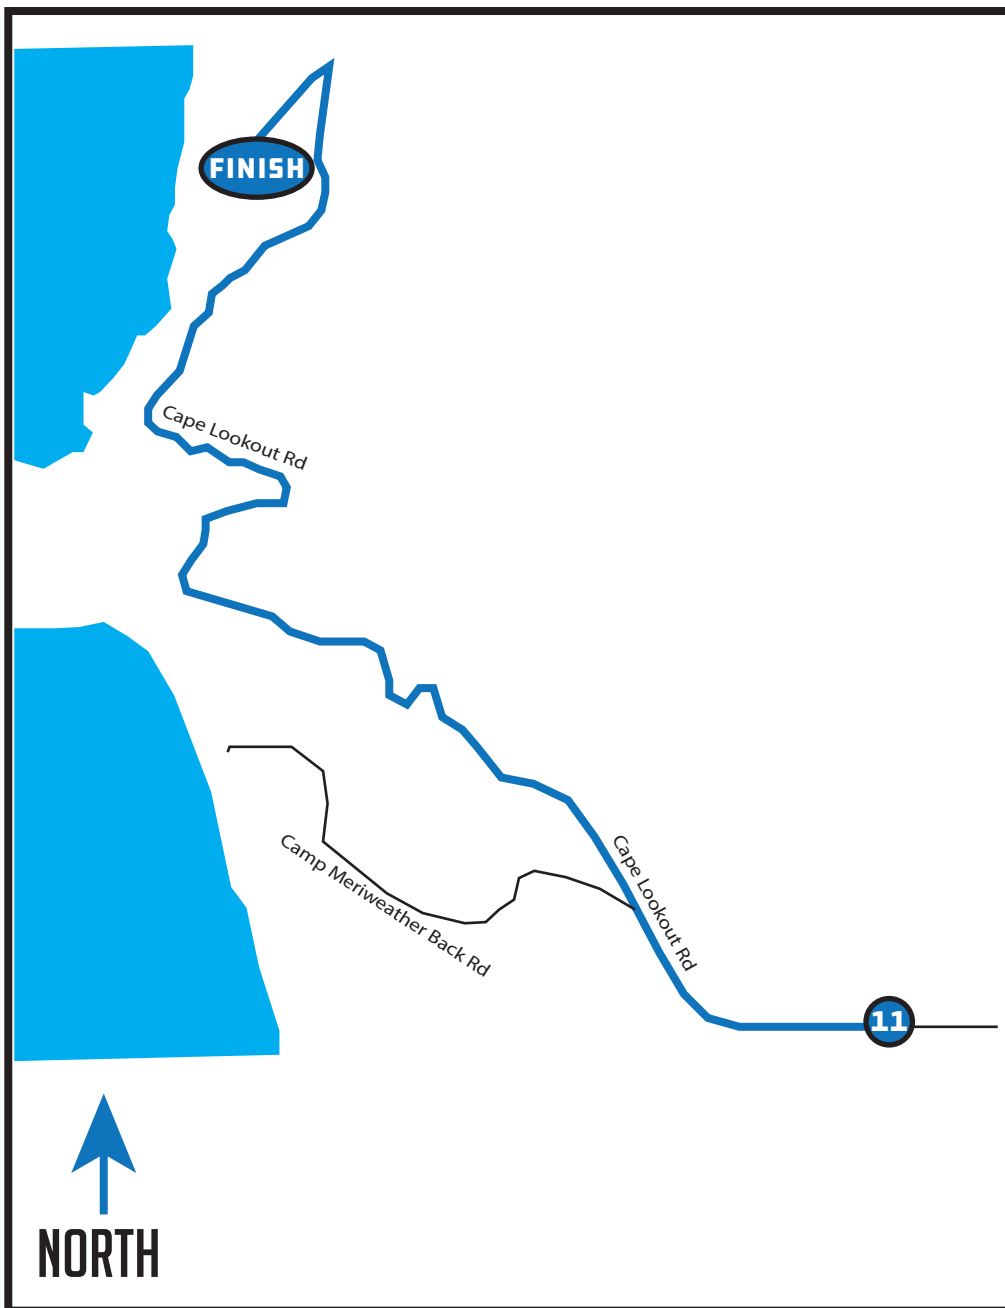

# LEG 12

# 6.53 MI | HARD

**LEG DESCRIPTION:** Leg 12 gives you a challenge start but a rewarding downhill to the finish line!

**EXCHANGE 12 ADDRESS:** Cape Lookout State Park

**EXCHANGE 12 GPS:** 45.360379, -123.9703

## DIRECTIONS

- ↑ 0.05 Continue on Cape Lookout Rd
- ← 6.00 Turn LEFT at Whiskey Creek Rd
- 6.53 Arrive at the Finish

**Total Elevation Gain: 803**  
**Total Elevation Loss: 845**  
**Net Elevation: -42**