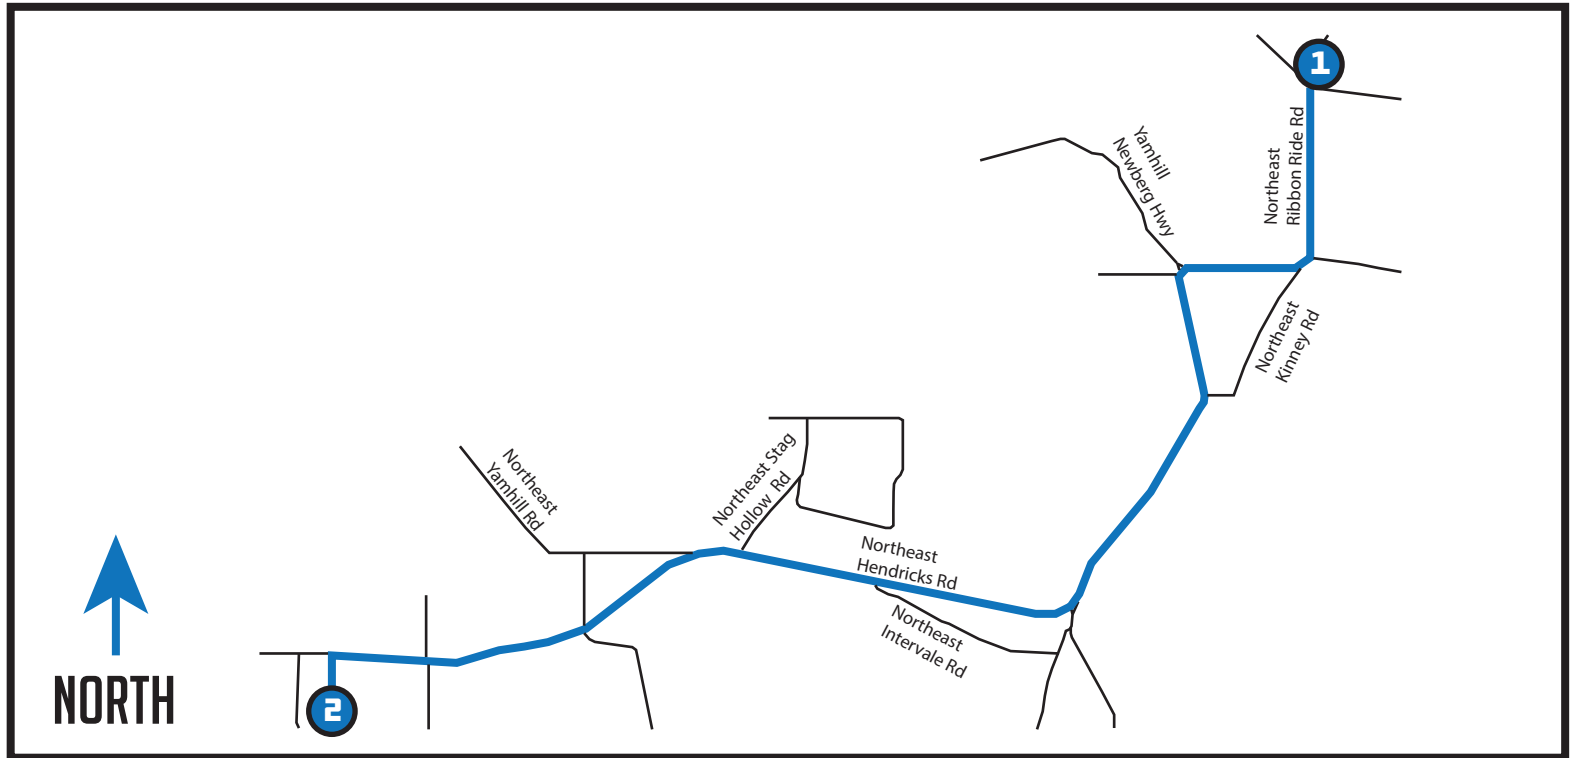

# LEG 2

# 6.97 MI | HARD

**LEG DESCRIPTION:** Leg 2 is an up and down, long, tough route!

**EXCHANGE 2 ADDRESS:** Yamhill Carlton Elementary, 420 S 3rd Street, Carlton, OR 97111

**EXCHANGE 2 GPS:** 45.291933, -123.173627

## DIRECTIONS

- 0.80 Turn RIGHT onto OR-240
- ← 1.38 Turn LEFT onto NE Kuehne Rd
- 3.13 Slight RIGHT to stay on NE Kuehne Rd
- ↑ 3.21 Continue onto NE Hendricks Rd
- ↑ 6.42 Continue onto E Main St
- ← 6.86 Turn LEFT onto S 3rd St
- 6.97 Arrive at Exchange 2