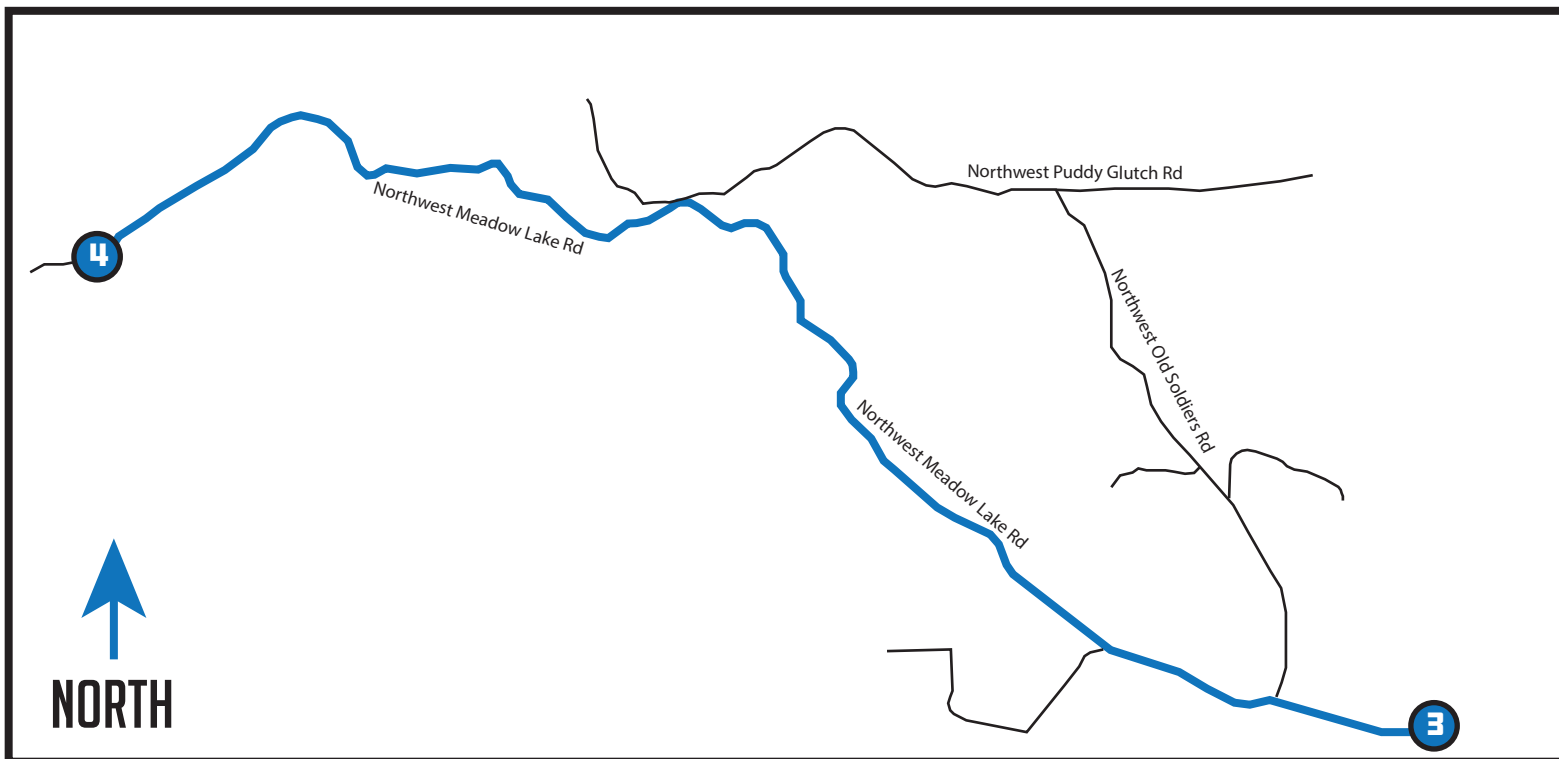

# LEG 4 5.37 MI | VERY HARD

**LEG DESCRIPTION:** Leg 4 starts easy and flat but finishes with a 3.5-mile uphill killer

**EXCHANGE 4 ADDRESS:** A-1 Lodging, 21365 NW Meadowlake Rd, Yamhill, OR, 97148

**EXCHANGE 4 GPS:** 45.312938, -123.334441

## DIRECTIONS

5.37 Arrive at Exchange 4

**Total Elevation Gain: 861**  
**Total Elevation Loss: 195**  
**Net Elevation: 666**