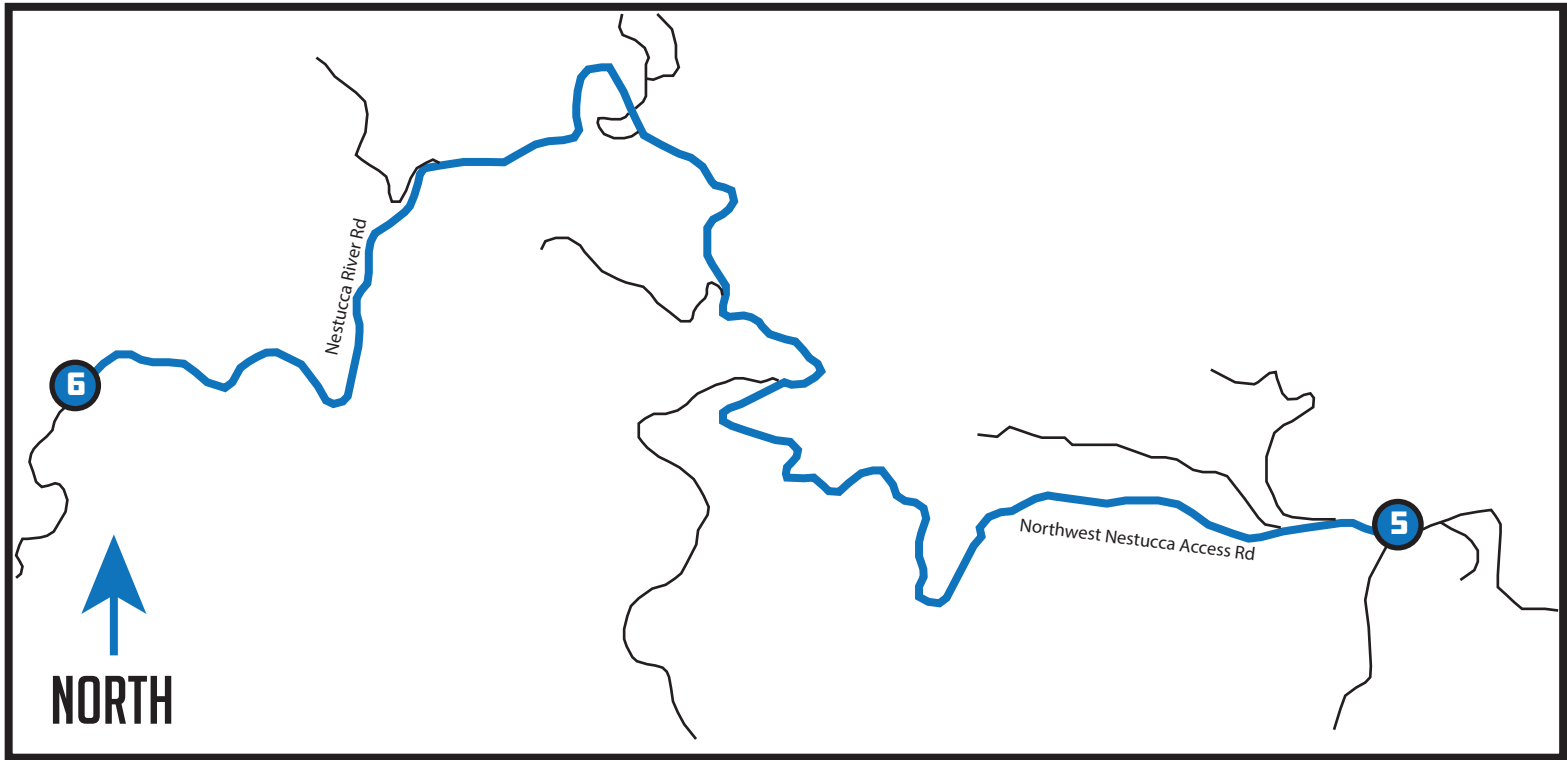

LEG 6

5.53 MI | MODERATE

LEG DESCRIPTION: Leg 6 is a moderate relatively flat route with a downhill finish

EXCHANGE 6 ADDRESS: Dovre Campground, 8G8C+MG, Willamina, OR 97396

EXCHANGE 6 GPS: 45.316666, -123.478747

DIRECTIONS

- 2.42 Turn RIGHT onto NW Netucca Rd
- ↑ 4.30 Continue onto Nestucca River Rd
- 5.53 Arrive at Exchange 6

Total Elevation Gain: 364
Total Elevation Loss: 774
Net Elevation: -410