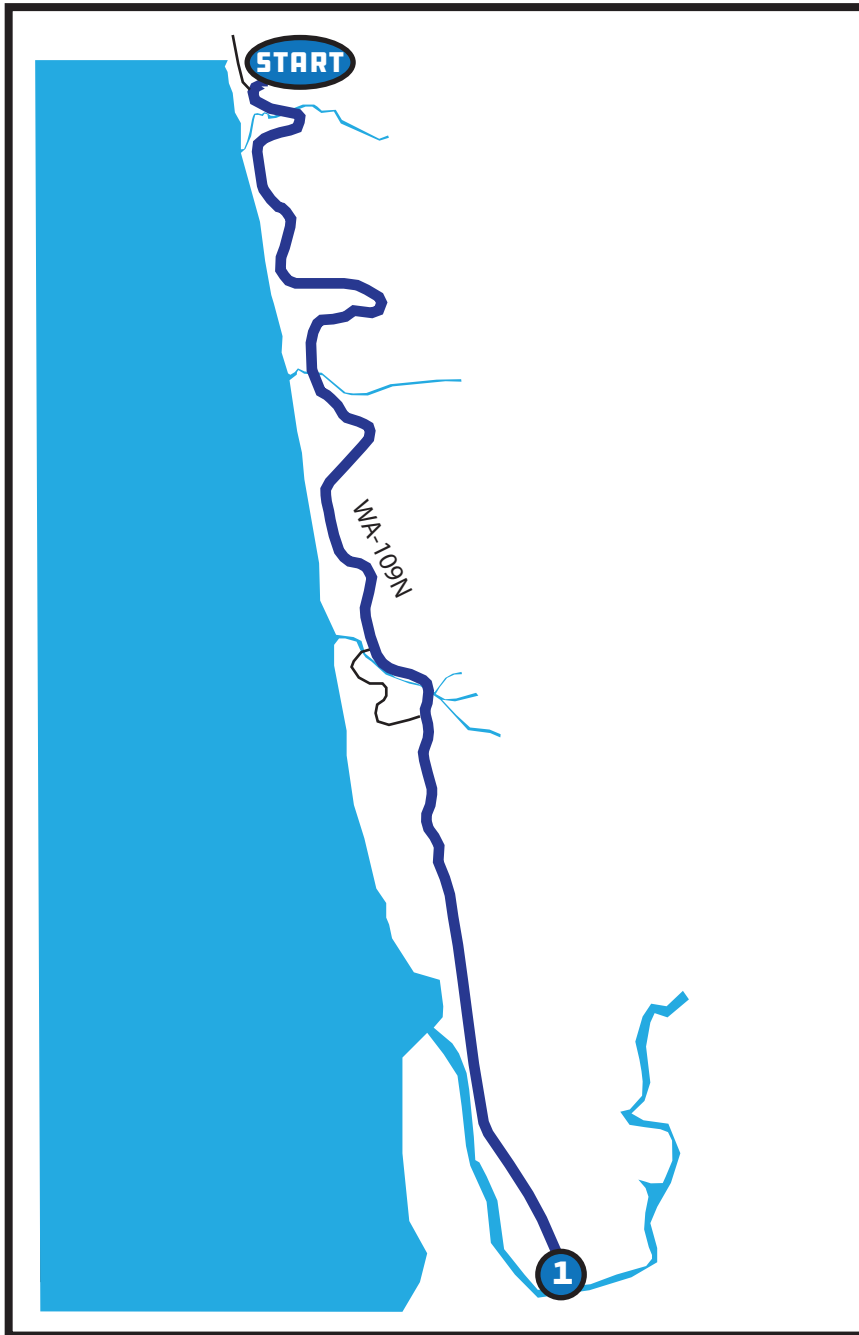

# LEG 1

# 7.10 MI | HARD

**LEG DESCRIPTION:** This leg is a long, hilly, up and down battle all the way to Exchange 1

**EXCHANGE 1 ADDRESS:** Post Office, 731 Copalis Beach Rd, Copalis Beach, WA 98535

**EXCHANGE 1 GPS:** 47.114805, -124.169180

## DIRECTIONS

- ← 0.04 Turn LEFT onto WA-109N
- ← 7.00 Turn LEFT onto Copalis Beach Rd
- 7.10 Arrive at Exchange 1

Total Elevation Gain: 544  
Total Elevation Loss: -613  
Net Elevation: -59