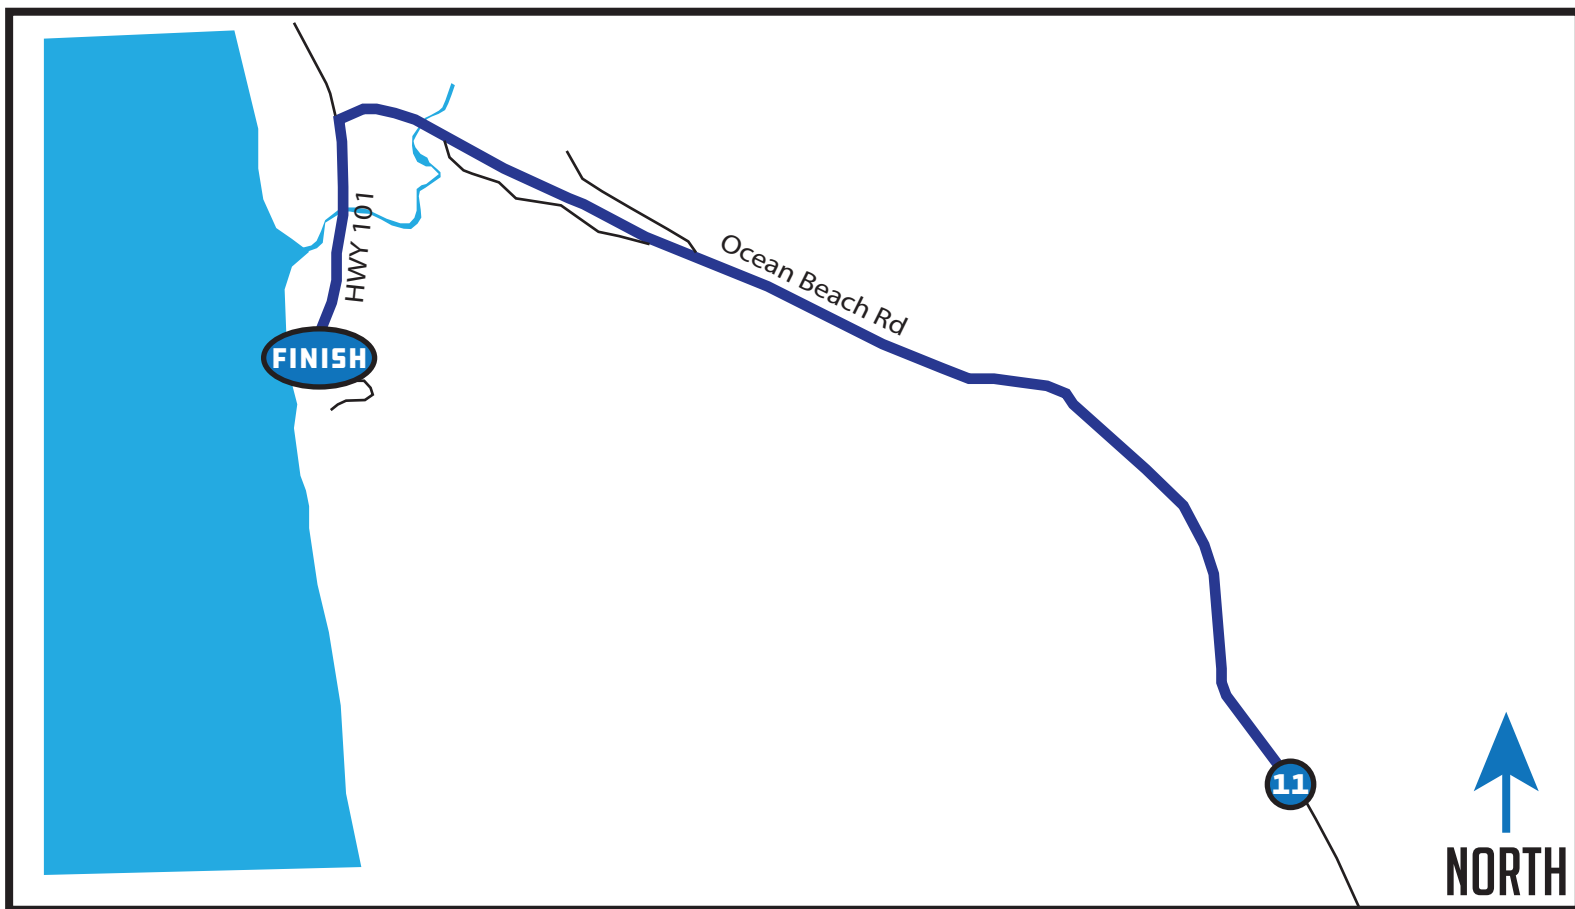

LEG 12

6.53 MI | HARD

LEG DESCRIPTION: This last leg will challenge you but reward with a finish party worth the hills!

FINISH ADDRESS: Seabrook, 21 Seabrook Ave, Pacific Beach, WA 98571

EXCHANGE 12 GPS: 47.194899, -124.197558

DIRECTIONS

- ← 5.56 Turn LEFT onto HWY 101
- 6.53 Arrive at the Finish

Total Elevation Gain: 216
Total Elevation Loss: 227
Net Elevation: -11