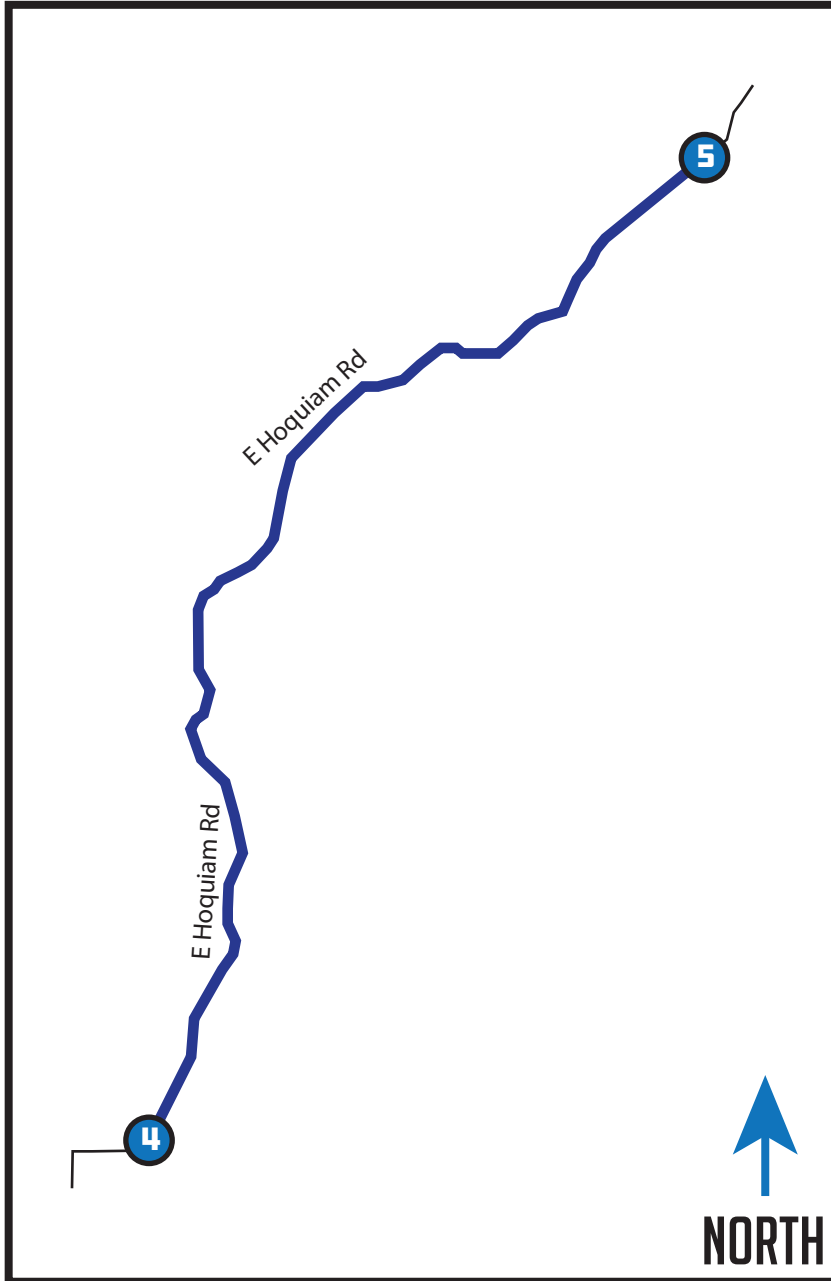

LEG 5

5.48 MI | EASY

LEG DESCRIPTION: This leg is a relatively flat and easy route all the way to Exchange 5

EXCHANGE 5 ADDRESS: 2178 E Hoquiam Rd, Hoquiam, WA 98550

EXCHANGE 5 GPS: 47.063182, -123.824562

DIRECTIONS

5.48 Arrive at Exchange 5

Total Elevation Gain: 169
Total Elevation Loss: 127
Net Elevation: +42