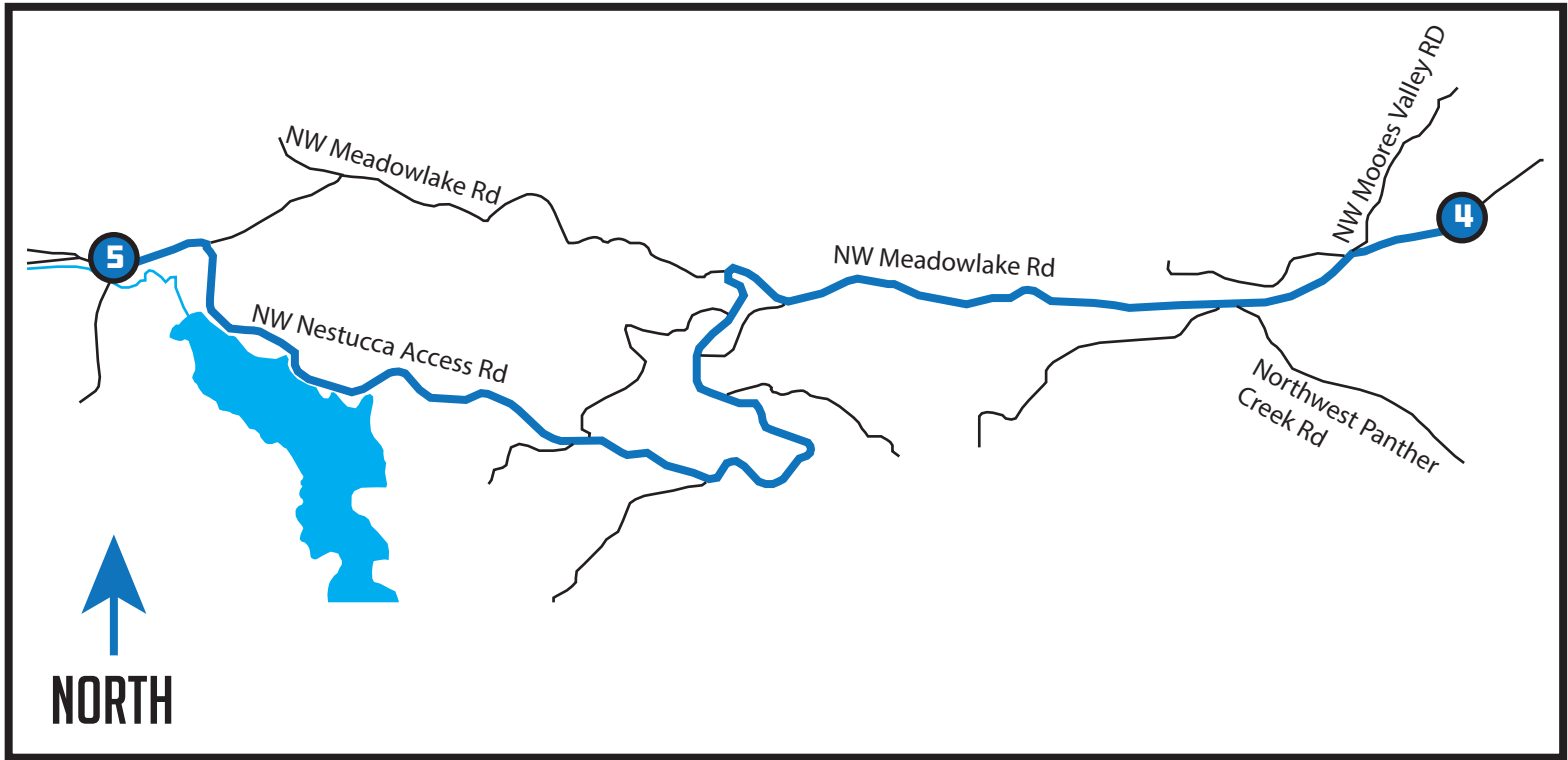

LEG 5 5.53 MI | VERY HARD

LEG DESCRIPTION: Leg 5 is very hard uphill course along the Nestucca Access Rd

EXCHANGE 5 ADDRESS: Nestucca Access Rd near McGuire Reservoir

EXCHANGE 5 GPS: 45.311535, -123.416318

DIRECTIONS

- 2.01 Slight RIGHT to stay on NW Meadowlake Rd
- ← 2.21 Turn LEFT onto NW Nestucca Access Rd
- ↑ 3.76 Continue onto NW Nestucca Access Rd
- 5.53 Arrive at Exchange 5

Total Elevation Gain: 1,250
Total Elevation Loss: 319
Net Elevation: +931