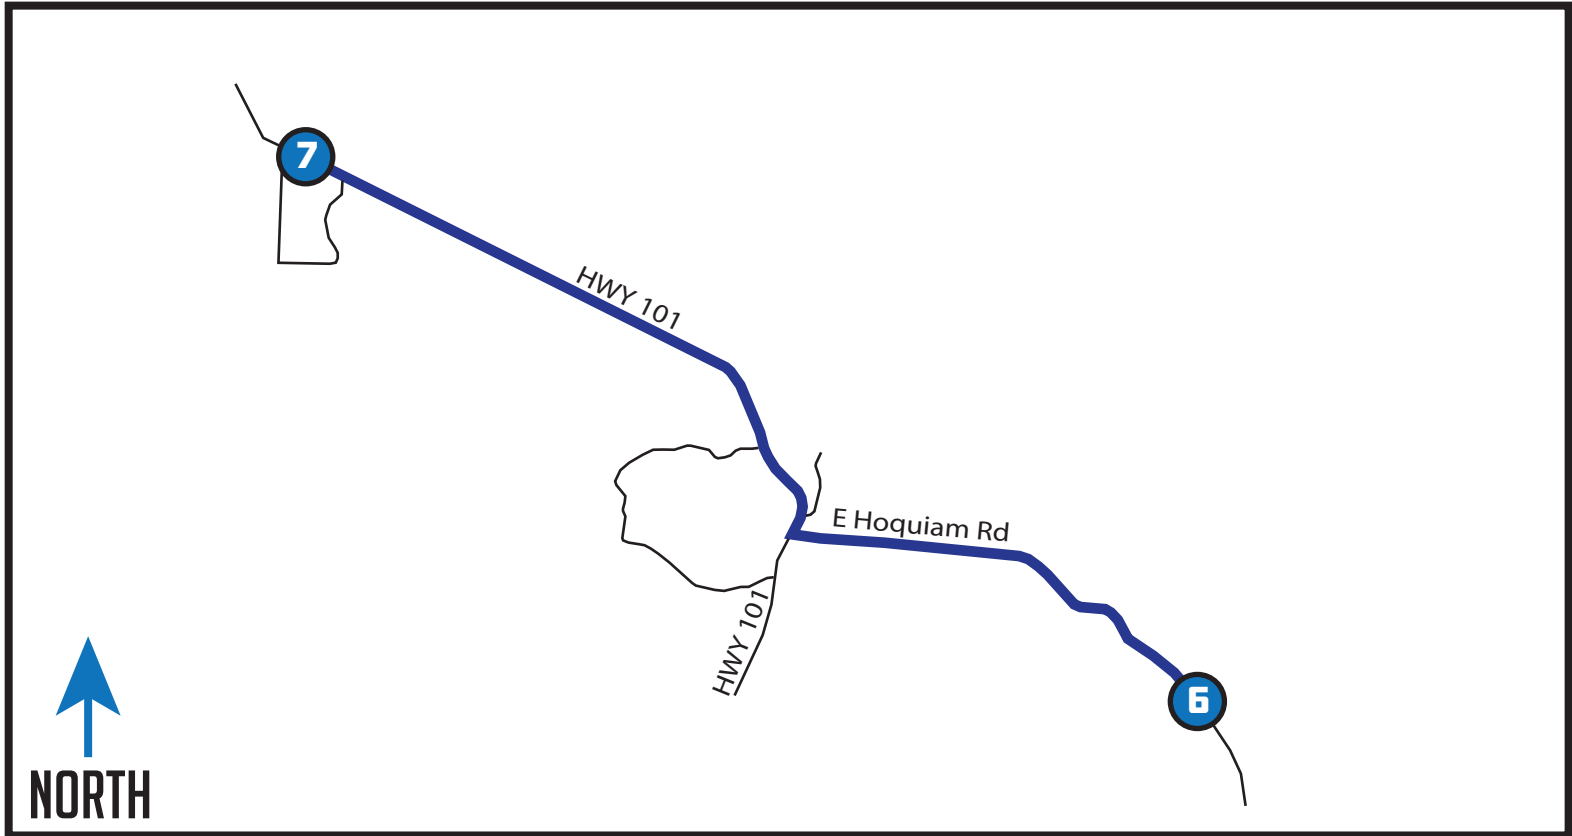

# LEG 7 7.23 MI | MODERATE

**LEG DESCRIPTION:** This leg climbs some good elevation in the first couple miles but finishes relatively easy

**EXCHANGE 7 ADDRESS:** Prairie Mart, 2778 US-101, Hoquiam, WA 98550

**EXCHANGE 7 GPS:** 47.195747, -123.947420

## DIRECTIONS

- 3.01 Turn RIGHT onto HWY 101
- 7.23 Arrive at Exchange 7

Total Elevation Gain: 208  
Total Elevation Loss: 211  
Net Elevation: -3