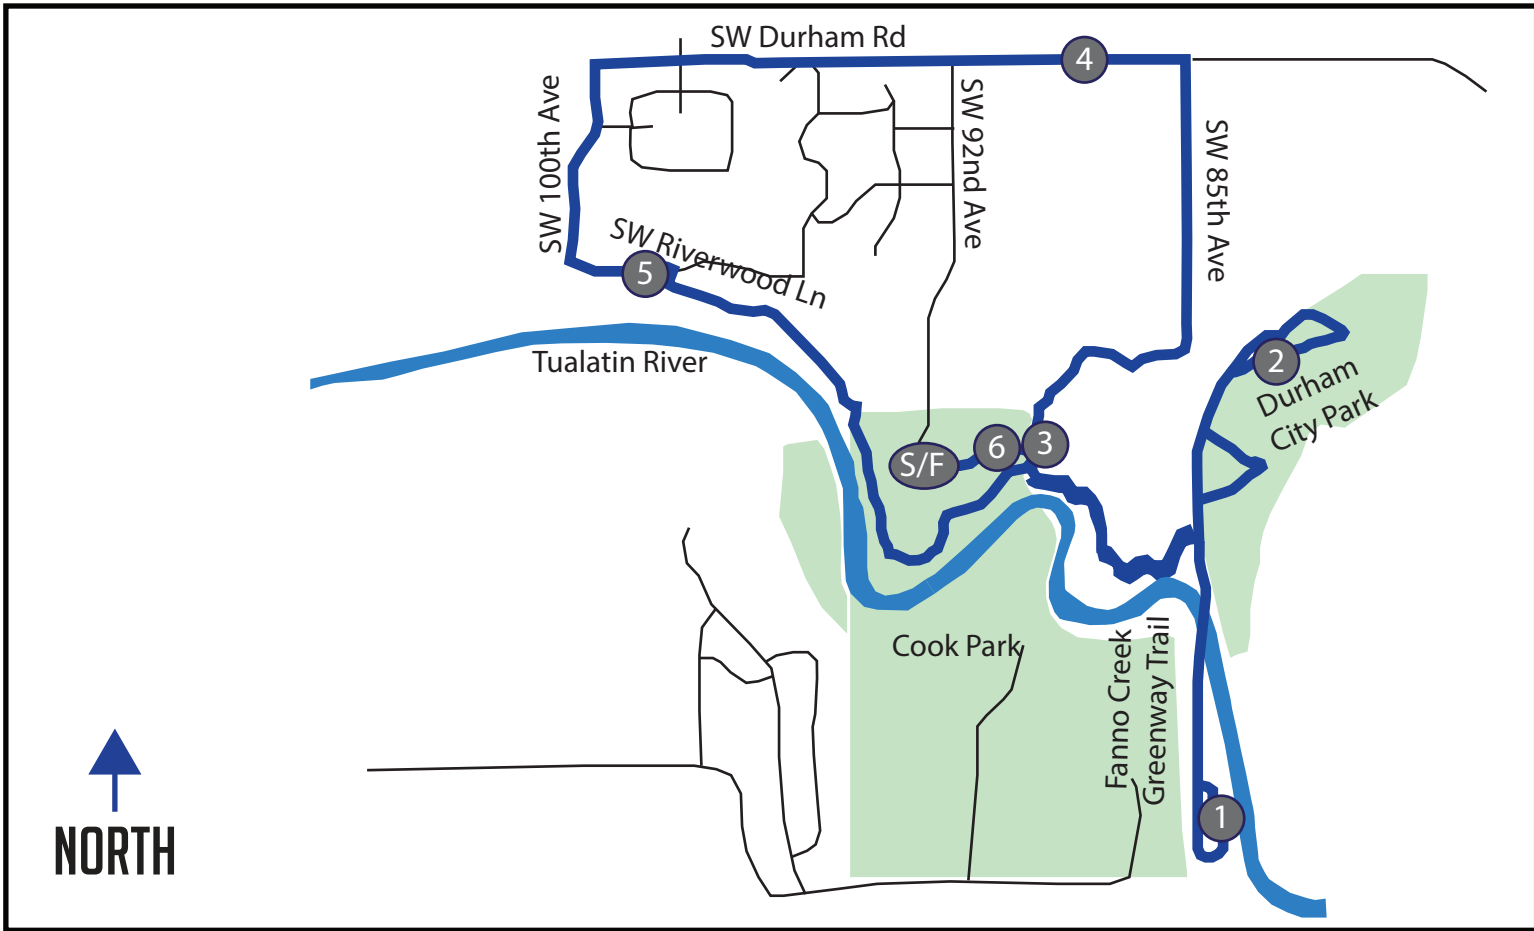

LEPRECHAUN DASH 10K | TIGARD, OR

COURSE DESCRIPTION: A fast and flat course with a small hill to pull you to the finish
START/FINISH ADDRESS: Cook Park Shelter 2, 17005 SW 92nd Ave, Tigard, OR 97224

DIRECTIONS

- 0.54 Turn RIGHT onto Fanno Creek Greenway Trail
- ← 0.89 Turn LEFT onto Fanno Creek Trail
- ↑ 1.18 Continue onto Fanno Creek Greenway Trail
- 1.68 Turn RIGHT
- 1.80 Turn LEFT
- 1.90 Slight RIGHT onto Fanno Creek Greenway Trail
- 1.98 Slight RIGHT to stay on Fanno Creek Greenway Trail
- 2.61 Turn RIGHT

- 3.06 Turn RIGHT
- ↑ 3.41 Continue SW 85th Ave
- ← 4.62 Turn LEFT onto SW 103th Ave
- ← 4.91 Turn LEFT onto SW Riverwood Ln
- 5.07 Turn RIGHT
- ← 5.09 Turn LEFT
- 5.44 Turn RIGHT
- ← 5.93 Turn LEFT
- ← 5.96 Turn LEFT