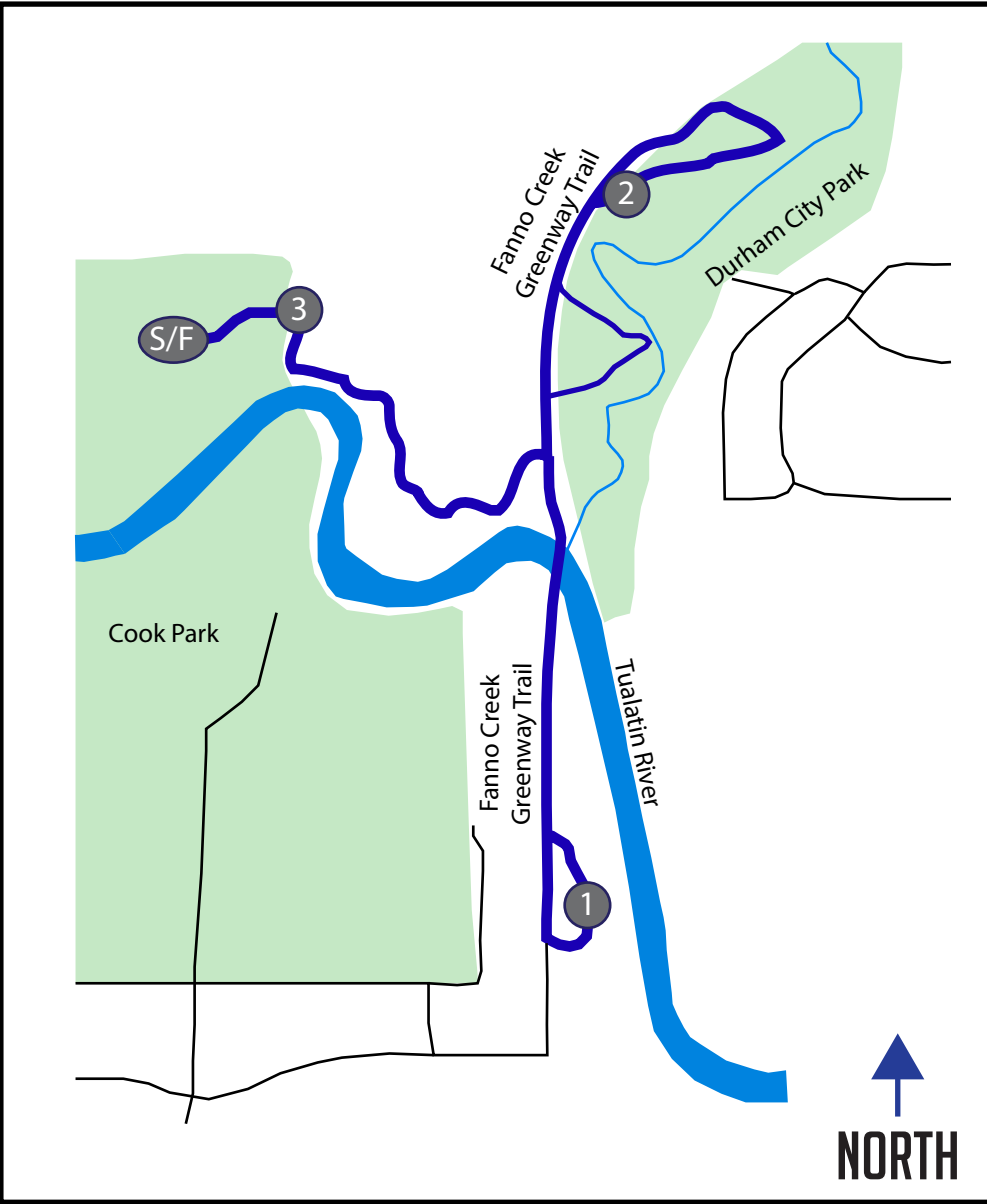

LEPRECHAUN DASH 5K | TIGARD, OR

COURSE DESCRIPTION: A fast and flat route through two city parks

START/FINISH ADDRESS: Cook Park Shelter 2, 17005 SW 92nd Ave, Tigard, OR 97224

DIRECTIONS

- 0.15 Turn RIGHT
- 0.54 Turn RIGHT onto Fanno Creek Greenway Trail
- ← 0.89 Turn LEFT onto Fanno Creek Trail
- 1.67 Turn RIGHT
- ← 1.79 Turn LEFT
- 1.89 Slight RIGHT onto Fanno Creek Greenway Trail
- 1.97 Slight RIGHT to stay on Fanno Creek Greenway Trail
- 2.60 Turn RIGHT
- 2.99 Turn RIGHT

ELEVATION: 47FT/-47FT
NET: +/- 0FT