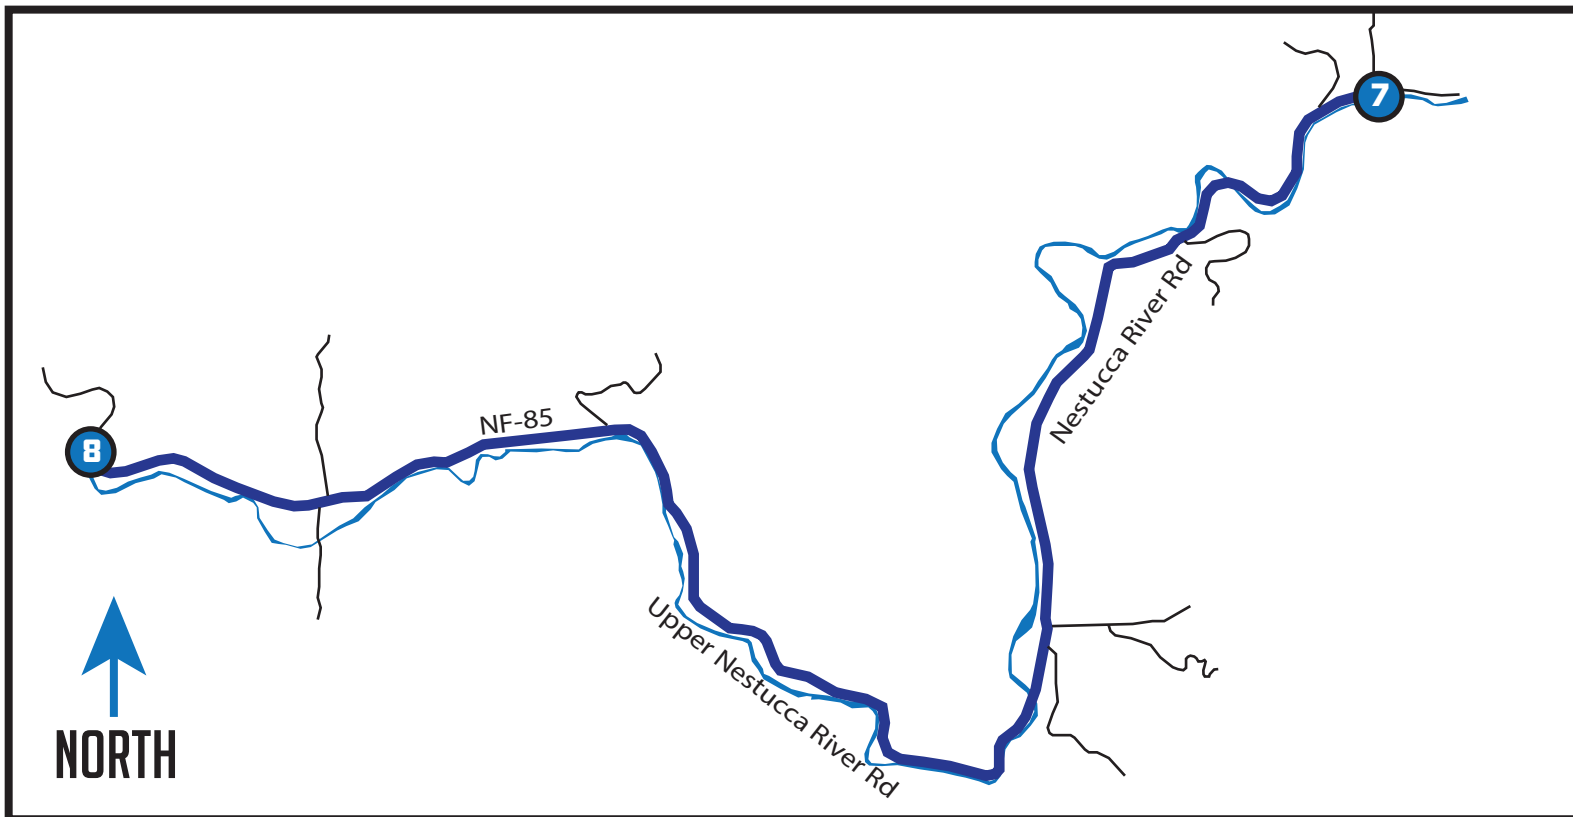

# LEG 8 6.79 MI | MODERATE

**LEG DESCRIPTION:** Leg 8 is a moderate course along the Nestucca River starting off on a trail and finishing fast and flat

**EXCHANGE 8 ADDRESS:** Powder Creek Campground

**EXCHANGE 8 GPS:** 45.253339, -123.658707

## DIRECTIONS

- ↑ 2.53 Continue onto Upper Nestucca River Rd
- ↑ 4.82 Continue onto NF-85
- 6.79 Arrive at Exchange 8

**Total Elevation Gain: 254**  
**Total Elevation Loss: 591**  
**Net Elevation: -337**