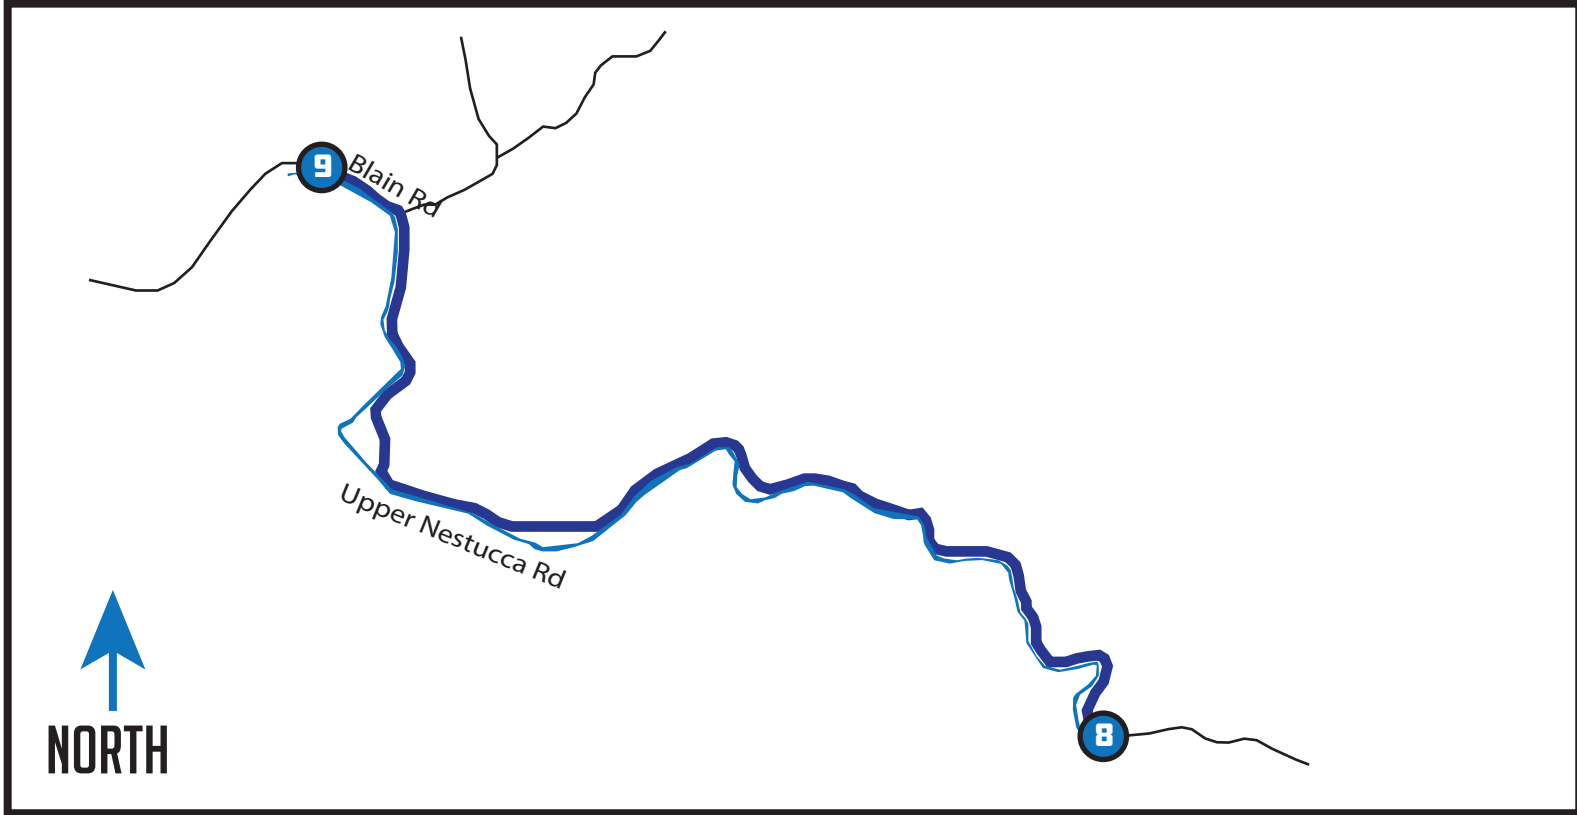

# LEG 9 4.51 MI | MODERATE

**LEG DESCRIPTION:** Leg 9 is a gradual downhill along the Nestucca River

**EXCHANGE 9 ADDRESS:** 31520 Blaine Rd, Beaver, OR 97108

**EXCHANGE 9 GPS:** 45.280349, -123.710884

## DIRECTIONS

- ▲ 4.25 Continue onto Blaine Rd
- 4.51 Arrive at Exchange 9

**Total Elevation Gain: 130**  
**Total Elevation Loss: -313**  
**Net Elevation: -183**