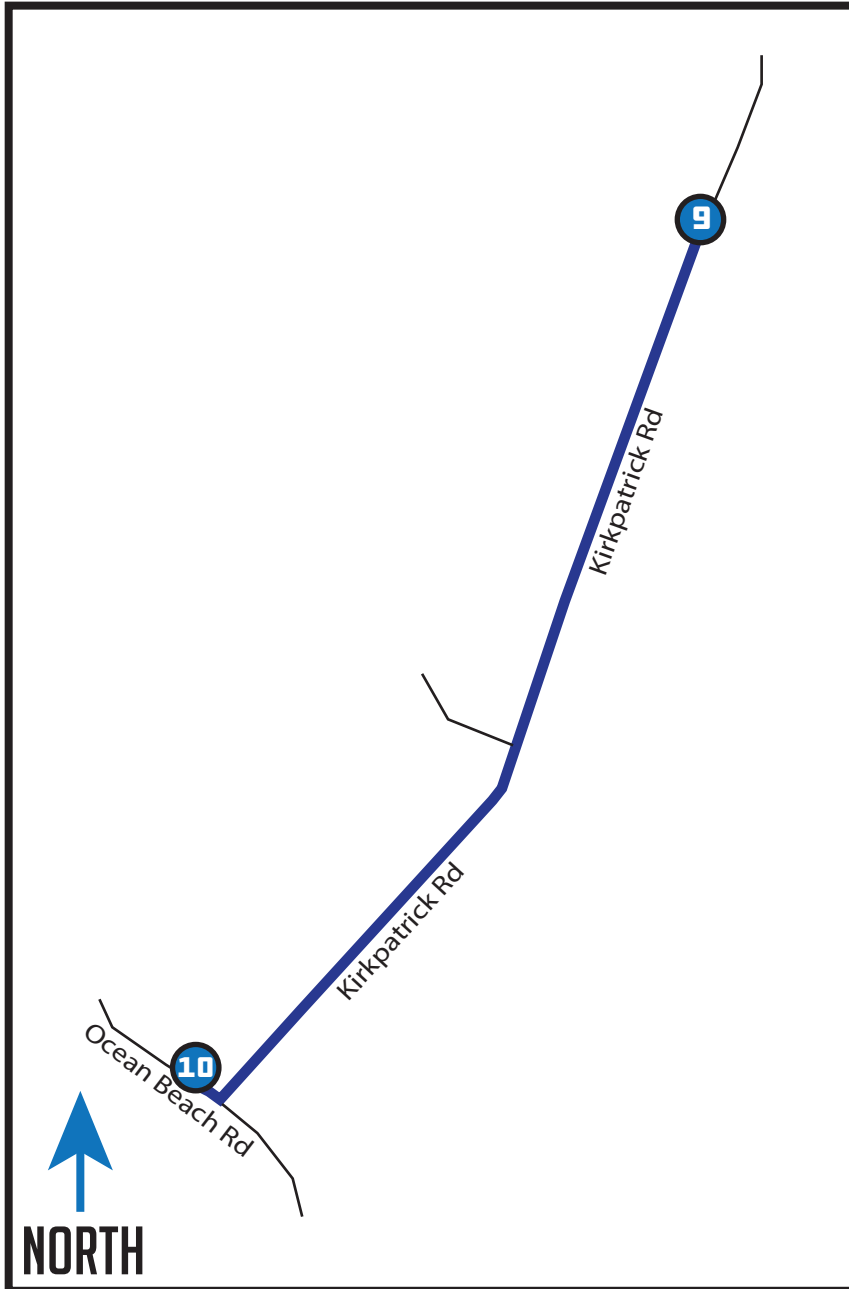

LEG 10

4.27 MI | EASY

LEG DESCRIPTION: This leg is an easy, short, flat route all the way to Exchange 10

EXCHANGE 10 ADDRESS: Fire Station, 1623 Ocean Beach Rd, Copalis Crossing, WA 98536

EXCHANGE 10 GPS: 47.108660, -124.071148

DIRECTIONS

- 4.18 Turn RIGHT onto Ocean Beach Rd
- 4.27 Arrive at Exchange 10

RUNNER/WALKER NOTES

Runner/walker will be on the right side of the road, going with traffic, the entire leg.

Total Elevation Gain: 62