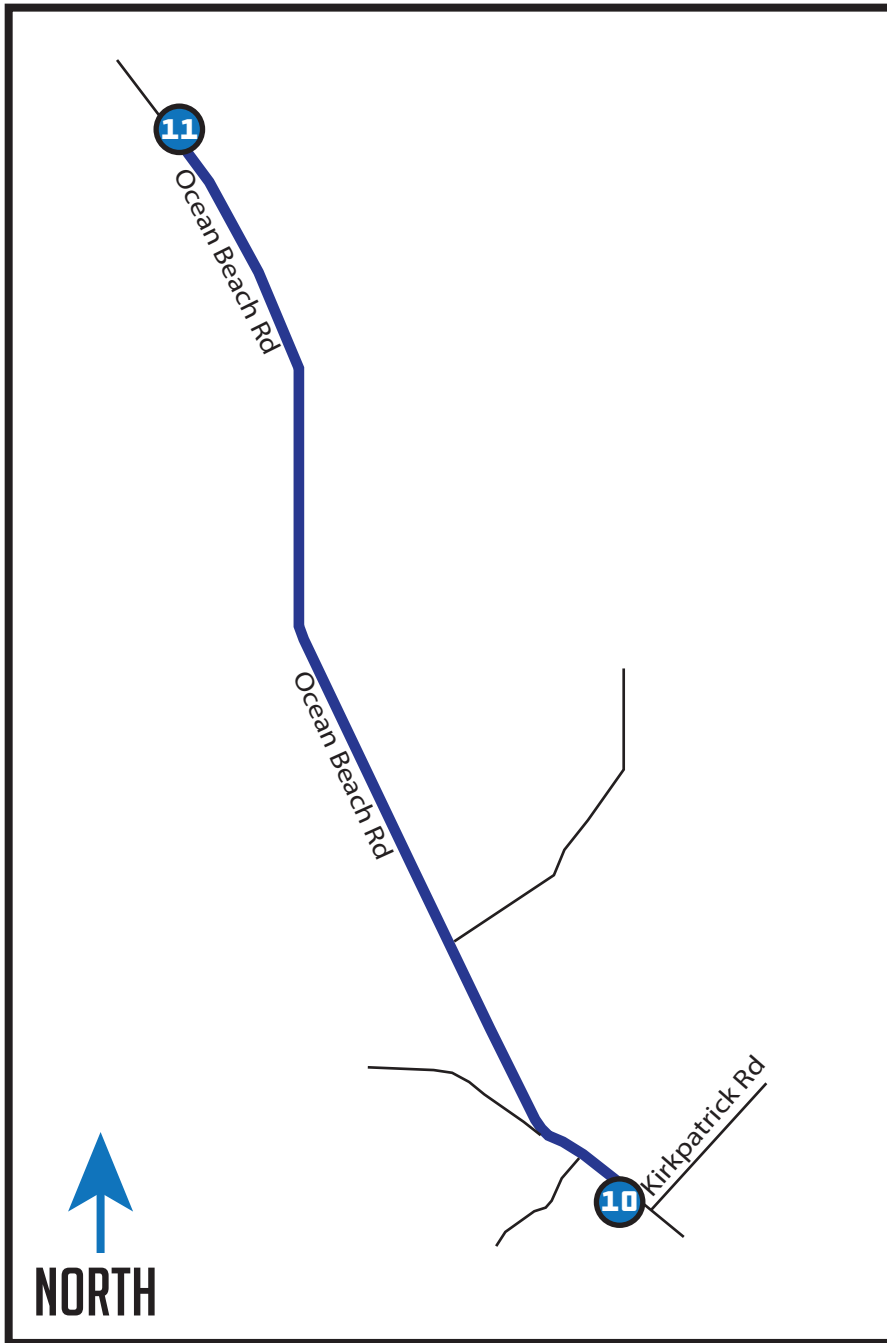

# LEG 11

# 4.54 MI | EASY

**LEG DESCRIPTION:** This leg is an easy stroll taking you back north, so close to the finish!

**EXCHANGE 11 ADDRESS:** 2357 Ocean Beach Rd, Copalis Crossing, WA 98536

**EXCHANGE 11 GPS:** 47.167665, -124.108645

## DIRECTIONS

4.54 Arrive at Exchange 11

## RUNNER/WALKER NOTES

Runner/walker will be on the right side of the road, going with traffic, the entire leg.

Total Elevation Gain: 97

Total Elevation Loss: 86

Net Elevation: -11