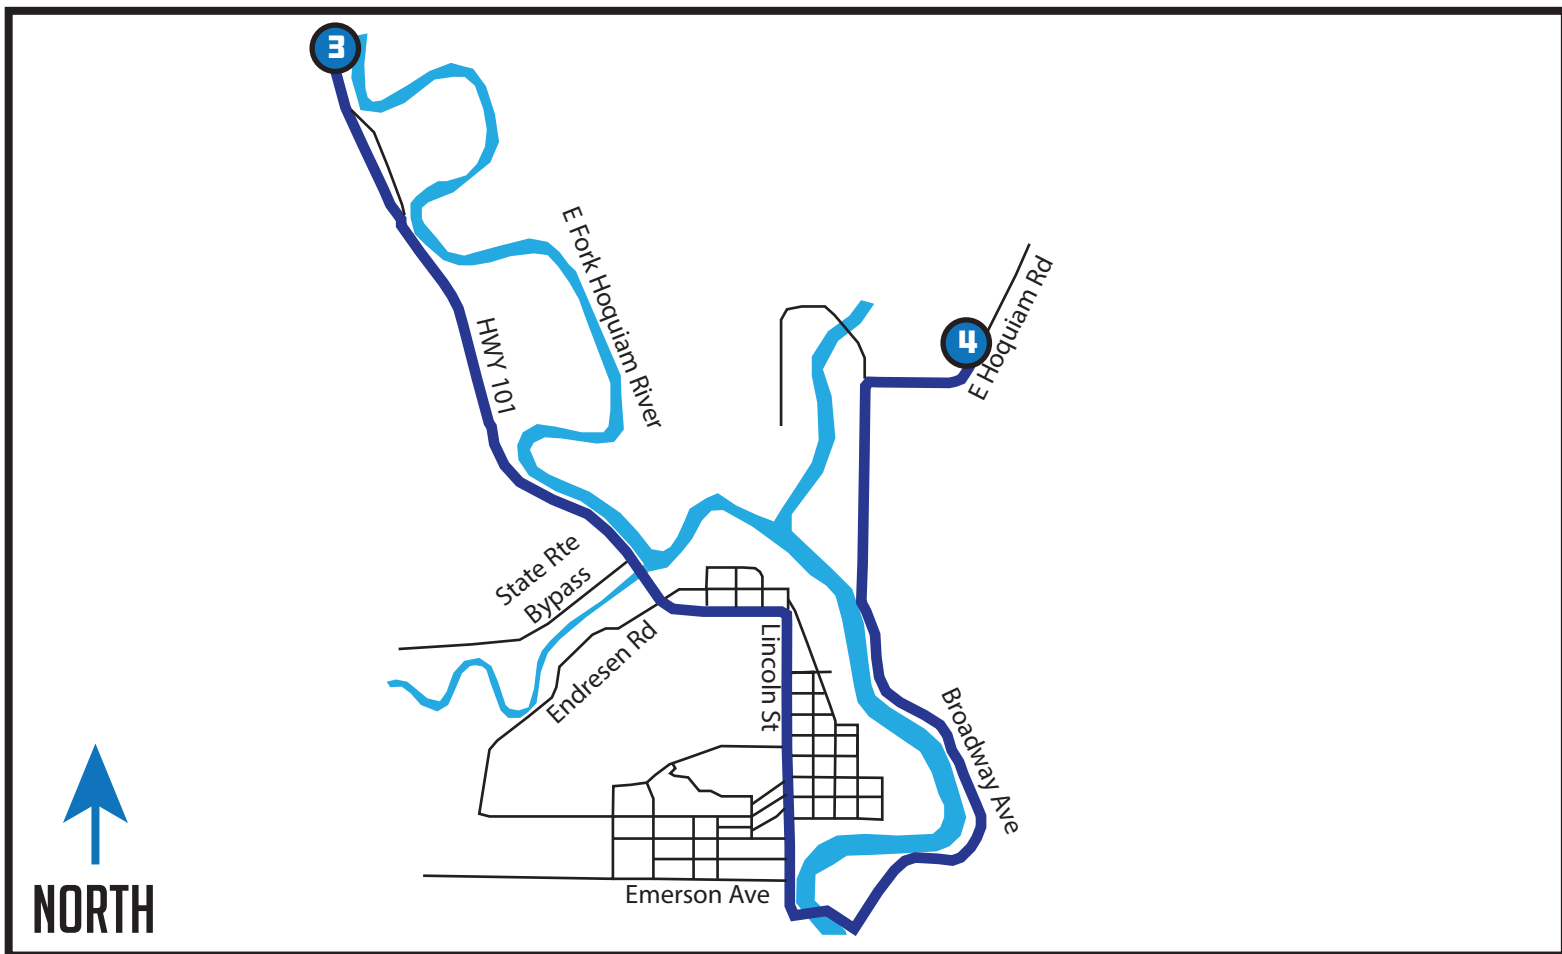

LEG 4

5.77MI

MODERATE

LEG DESCRIPTION: This leg takes you through the heart of Hoquiam with lots of small hills from start to finish

EXCHANGE 4 ADDRESS: 1362 E Hoquiam Rd, Hoquiam, WA 98550

EXCHANGE 4 GPS: 47.009197, -123.870041

DIRECTIONS

- 2.41 Slight RIGHT onto Lincoln St
- ↑ 3.28 Continue onto Levee St
- ← 3.34 Turn LEFT onto Riverside Ave
- ← 3.53 Turn LEFT onto 16th St
- ↑ 4.43 Continue onto Broadway Ave
- 5.55 Turn RIGHT onto E Hoquiam Rd
- 5.77 Arrive at Exchange 4