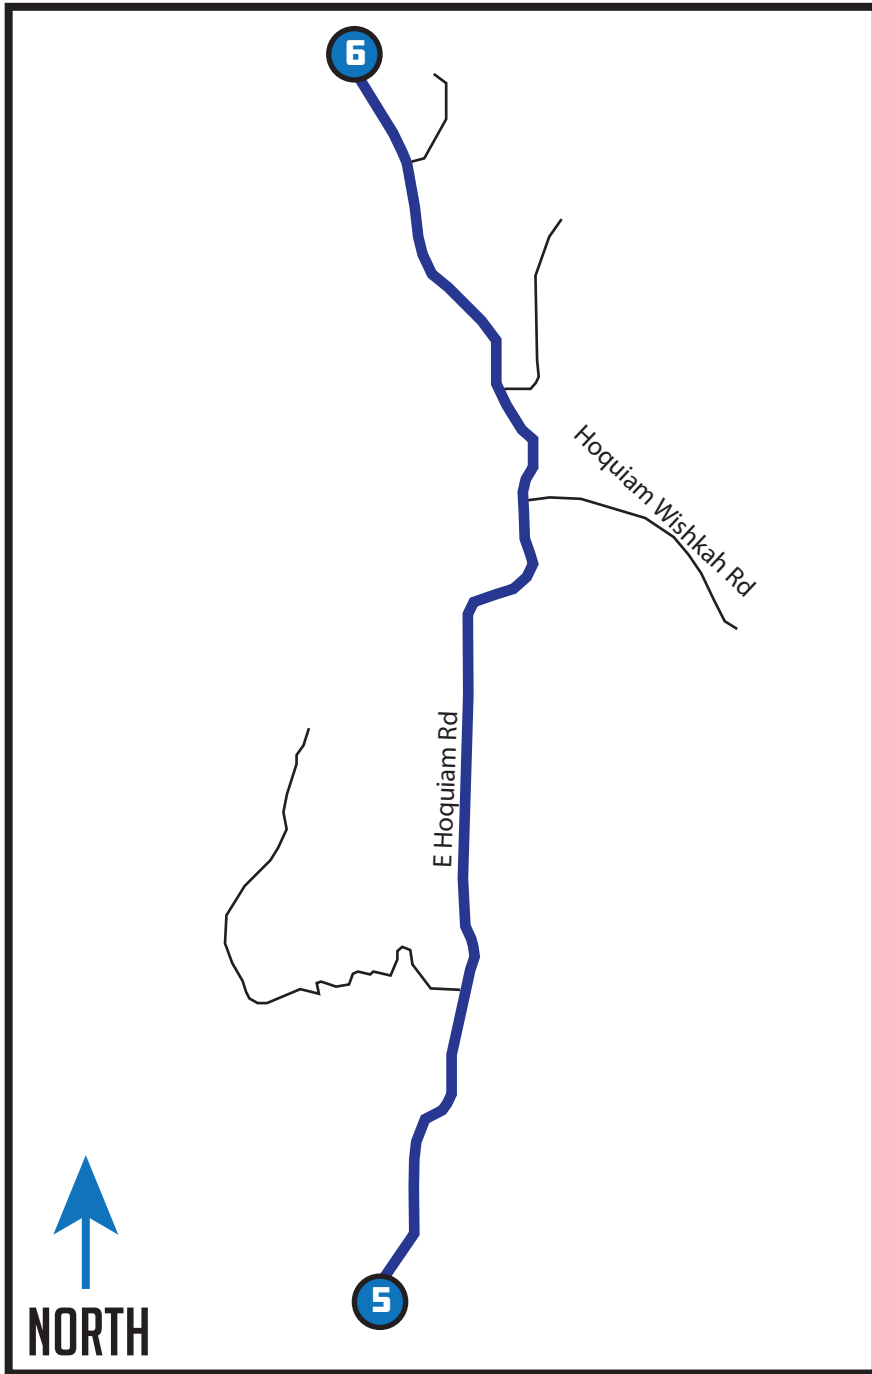

LEG 6

6.27 MI | MODERATE

LEG DESCRIPTION: This leg has a slight uphill climb as you go through the quiet road of E Hoquiam

EXCHANGE 6 ADDRESS: 3190 E Hoquiam Rd, Hoquiam, WA 98550

EXCHANGE 6 GPS: 47.144015, -123.823819

DIRECTIONS

6.27 Arrive at Exchange 6

Total Elevation Gain: 214
Total Elevation Loss: 160
Net Elevation: +54