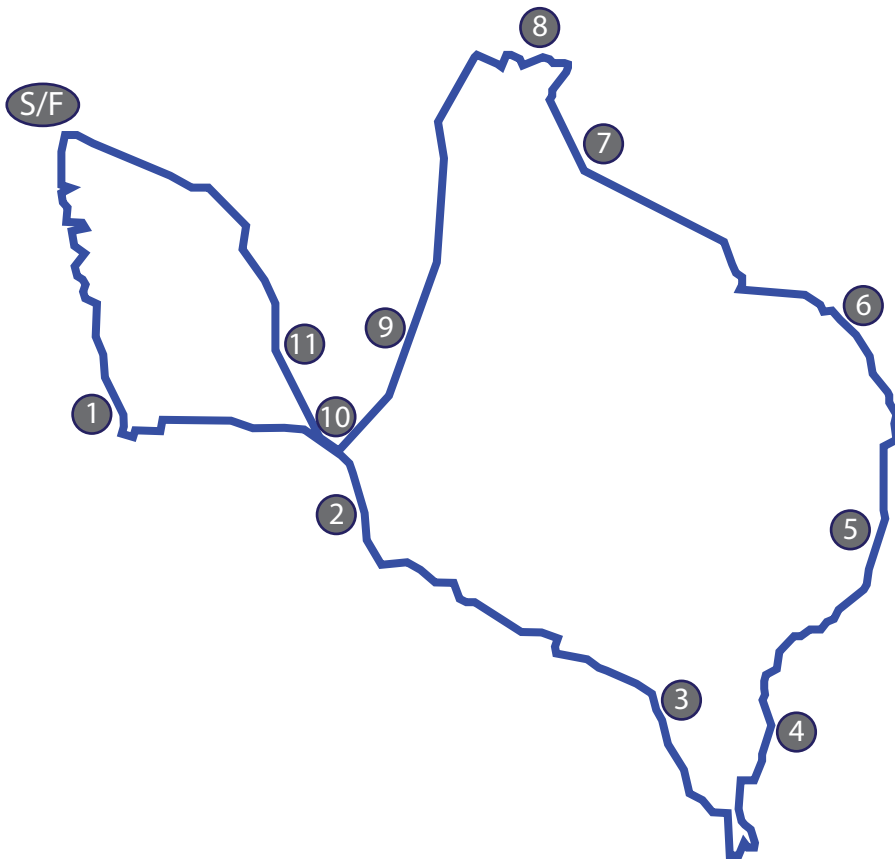

SEABROOK RELAY OVERVIEW

START/FINISH ADDRESS

21 Seabrook Ave, Pacific Beach, WA 98571

EXCHANGE POINTS

- Exch 1:** 3140 WA-109, Copalis Beach, WA 98535
- Exch 2:** 48 Robertson School Rd, Hoquiam, WA 98550
- Exch 3:** 47.017010, -123.915606
- Exch 4:** 1362 E Hoquiam Rd., Hoquiam, WA 98550
- Exch 5:** 2178 E Hoquiam Rd, Hoquiam, WA 98550
- Exch 6:** 3190 E Hoquiam Rd, Hoquiam, WA 98550
- Exch 7:** 2778 US-101, Hoquiam, WA 98550
- Exch 8:** 7 Riverview Dr, Hoquiam, WA 98550
- Exch 9:** 687 Kirkpatrick Rd. Hoquiam, WA 98550
- Exch 10:** 1623 Ocean Beach Rd, Hoquiam, WA 98550
- Exch 11:** 2357 Ocean Beach Rd, Copalis Crossing, WA 98536

		1st Leg			2nd Leg			Totals/Rankings			
Van	Runner	Leg #	Mileage	Rating	Leg #	Mileage	Rating	Total Miles	Mileage Ranking	Relative Difficulty	Difficulty Ranking
Van 1	1	1	7.10	H	7	7.23	M	14.33	2	16.47	2
Van 1	2	2	6.86	M	8	3.40	E	10.26	5	10.94	4
Van 1	3	3	9.31	VH	9	7.56	M	16.87	1	20.41	1
Van 1	4	4	5.77	M	10	4.27	E	10.04	6	10.61	5
Van 1	5	5	5.48	E	11	4.54	E	10.34	4	10.34	6
Van 1	6	6	6.27	M	12	6.53	H	12.80	3	14.73	3

ELEVATION: 2,365FT/-2,363FT
NET: -2FT