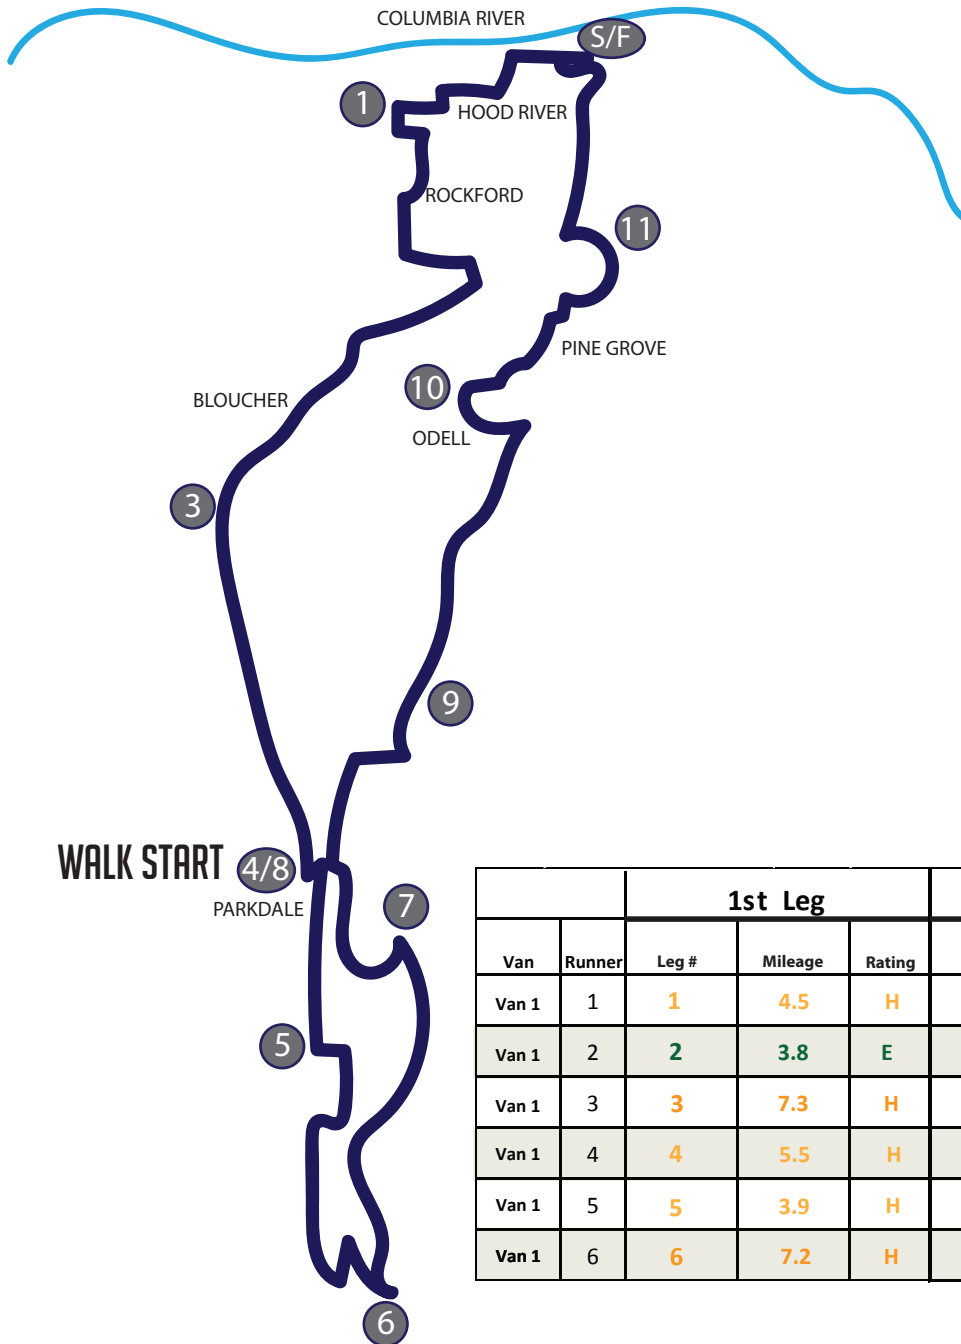

# WINDY RIVER RELAY OVERVIEW

## START/FINISH ADDRESS

Marina Green 300 E Port Marina Dr, Hood River, OR 97031

## EXCHANGE POINTS

- Exch 1:** Hood River Saddle Club  
4384 Belmont Dr, Hood River, OR 97031
- Exch 2:** McCurdy Farms  
2080 Tucker Rd, Hood River, OR 97031
- Exch 3:** Hood River Organic  
4780 Dee Hwy, Hood River, OR 97031
- Exch 4/Walk Start:** Parkdale Elementary School  
4880 Van Nuys Dr, Mt Hood, OR 97041
- Exch 5:** Mt. Hood B&B  
8885 Cooper Spur Rd, Parkdale, OR 97041
- Exch 6:** 45°25'07.8"N 121°34'13.9"W
- Exch 7:** 45°29'53.6"N 121°33'49.8"W
- Exch 8:** Parkdale Elementary School  
4880 Van Nuys Dr, Mt. Hood, OR 97041
- Exch 9:** Valley Worship Center  
5780 OR-35, Mt. Hood, OR 97041
- Exch 10:** Mid Valley Elementary  
3686 Davis Rd, Hood River, OR 97031
- Exch 11:** Pine Grove Early Intervention  
2405 Eastside Rd, Hood River OR 97031

**WALK START** 4/8  
PARKDALE

		1st Leg			2nd Leg			Totals/Rankings			
Van	Runner	Leg #	Mileage	Rating	Leg #	Mileage	Rating	Total Miles	Mileage Ranking	Relative Difficulty	Difficulty Ranking
Van 1	1	1	4.5	H	7	6.3	M	10.8	4	12.33	4
Van 1	2	2	3.8	E	8	3.9	M	7.7	6	8.09	6
Van 1	3	3	7.3	H	9	4.3	E	11.6	3	13.06	3
Van 1	4	4	5.5	H	10	6.2	M	11.7	2	13.42	2
Van 1	5	5	3.9	H	11	4.2	M	8.1	5	9.30	5
Van 1	6	6	7.2	H	12	5.8	E	13.0	1	14.44	1