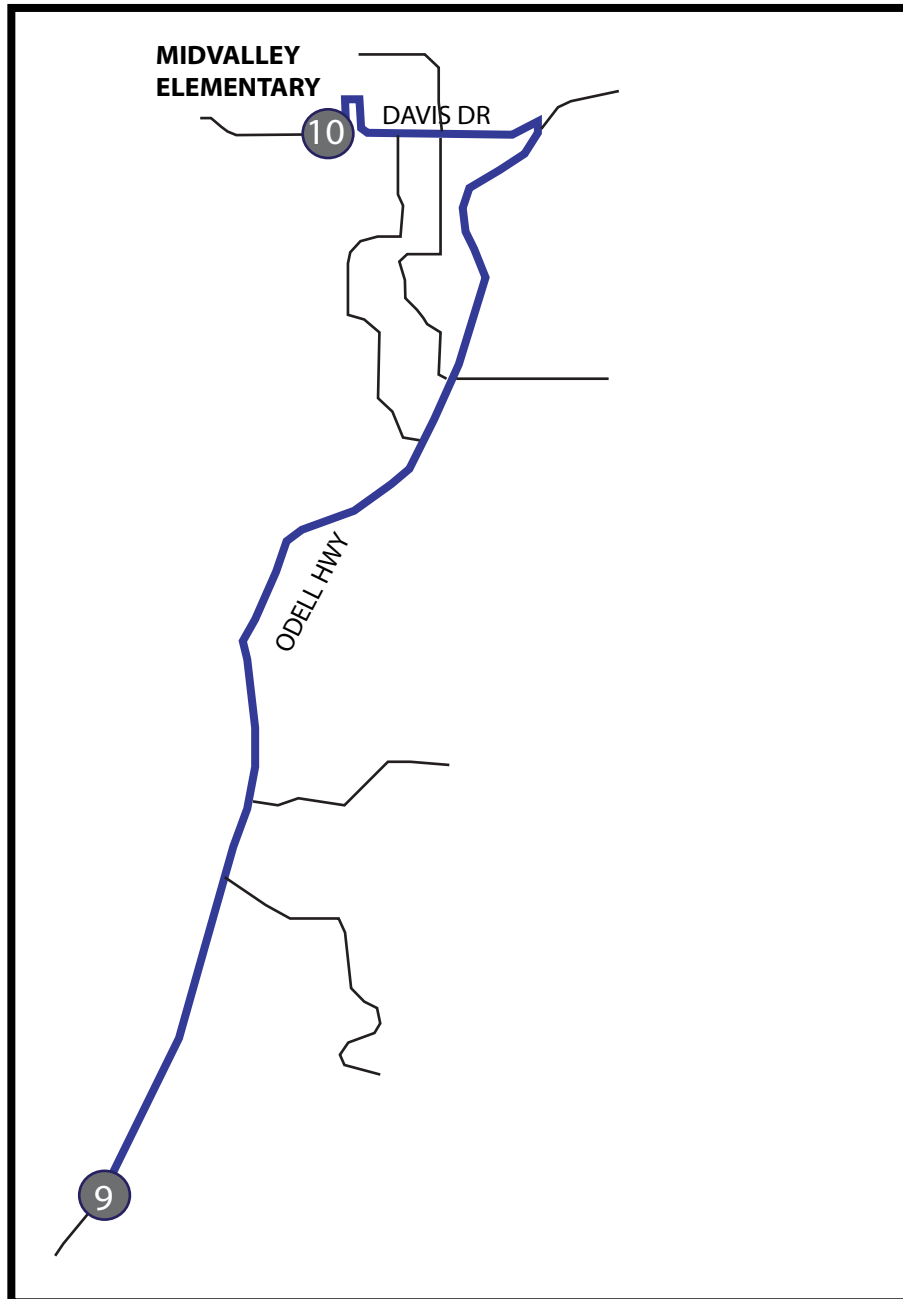

# 10 LEG 10

# 6.2 MILES | MODERATE

**LEG DESCRIPTION:** A moderately flat beginning with an easy downhill finish

**EXCH 10 ADDRESS:** Midvalley Elementary, 3686 David Dr, Hood River, OR 97031

**GPS:** 45.625166, -121.544202

### DIRECTIONS FROM EXCH 9 TO EXCH 10

- ← 5.1 Turn LEFT onto Davis Dr
- 5.8 Turn RIGHT onto Odell Hwy
- ← 6.0 Turn LEFT onto Early Rd
- 6.2 Turn RIGHT onto Davis Dr
- 6.2 Arrive at Exchange 10

**ELEVATION: 241FT/-967FT**  
**NET: -726FT**