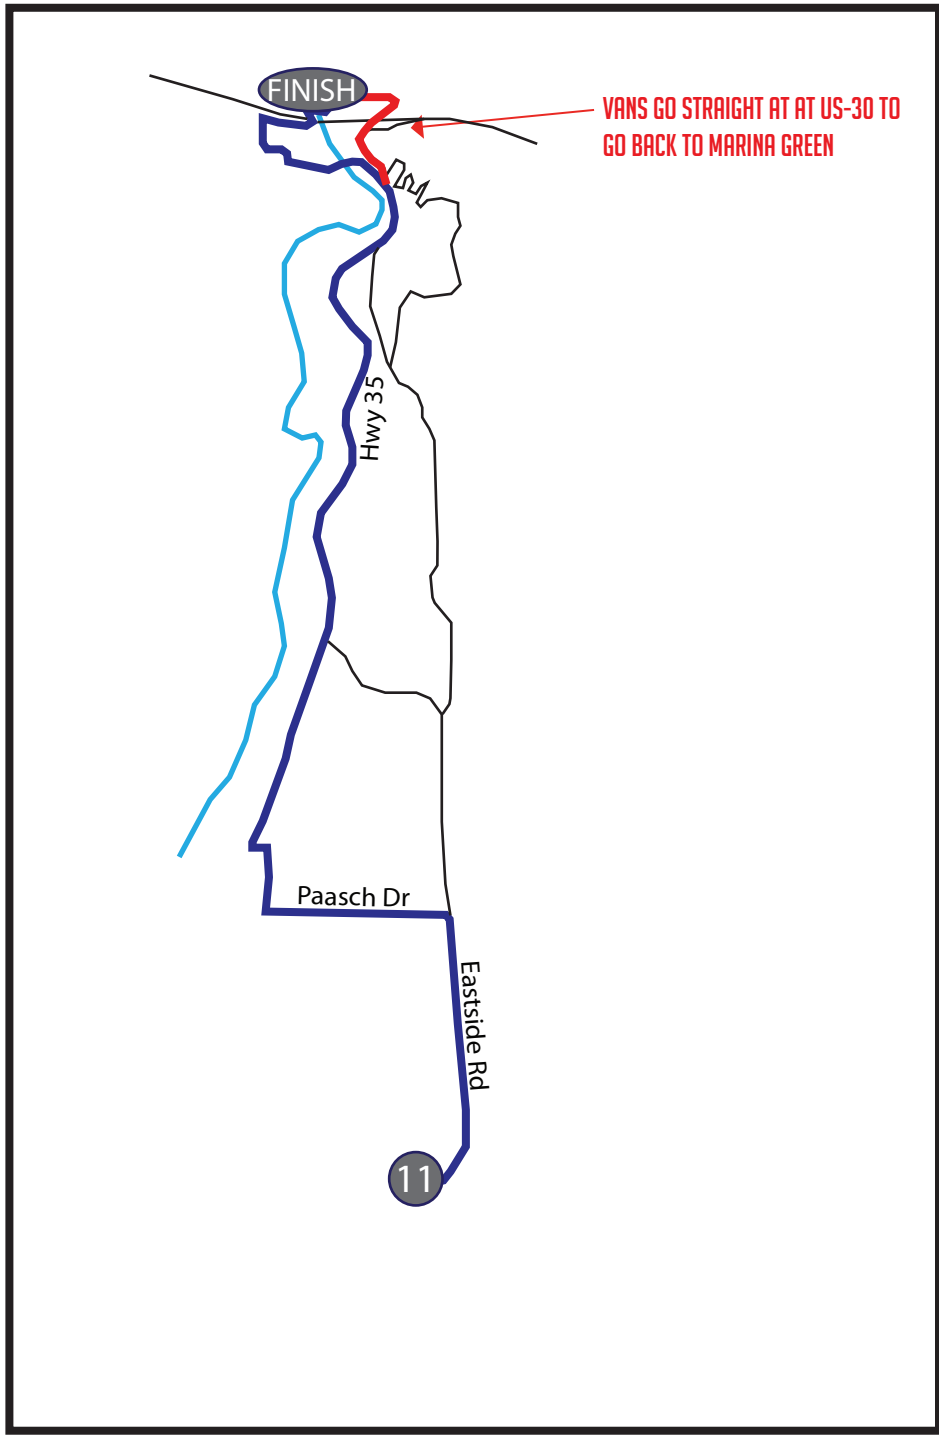

# 12 LEG 12

# 5.9 MILES | EASY

**LEG DESCRIPTION:** A steady downhill route with a few short inclines sprinkled in

**FINISH ADDRESS:** Marina Green, 300 E Port Marina Dr, Hood River, OR 97031

**GPS:** 45.711289, -121.505541

### DIRECTIONS FROM EXCH 11 TO FINISH

- ← 1.1 Turn LEFT on Paasch Dr
- 1.7 Turn RIGHT
- ↑ 2.0 Continue onto Rainbow Dr
- 2.1 Turn RIGHT onto Hwy 35
- ← 4.8 Slight LEFT onto Hwy 30
- 5.2 Turn RIGHT onto Front St
- 5.3 Turn RIGHT onto 2nd St
- 5.5 Turn RIGHT onto Slough Trl
- ↑ 5.7 Take pedestrian overpass
- 5.8 Arrive at Finish