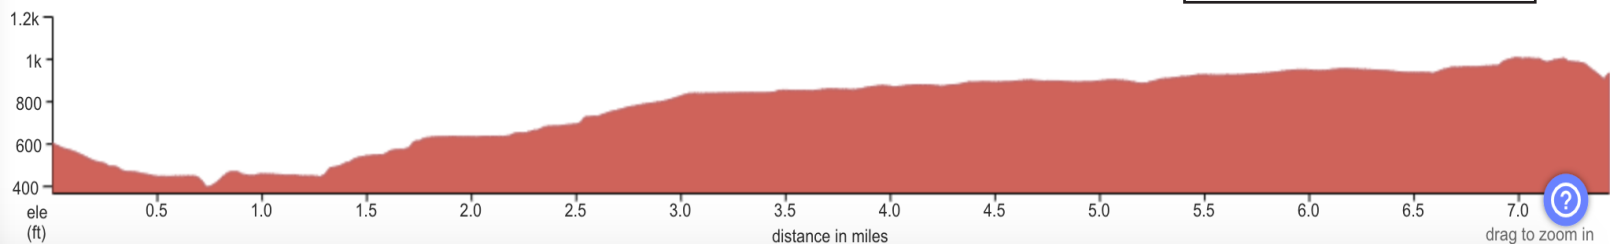

LEG 3

7.3 MILES | HARD

LEG DESCRIPTION: This route has a steady but not too steep uphill climb

EXCH 3 ADDRESS: Hood River Organic, 4780 Dee Hwy, Hood River, OR 97031

GPS: 45.590647, -121.627437

DIRECTIONS FROM EXCH 2 TO EXCH 3

- 1.0 Turn **RIGHT** onto Dee Hwy/OR-281 S
- 7.3 Arrive at Exchange 3

ELEVATION: 659FT/-290FT
NET: 369FT

drag to zoom in