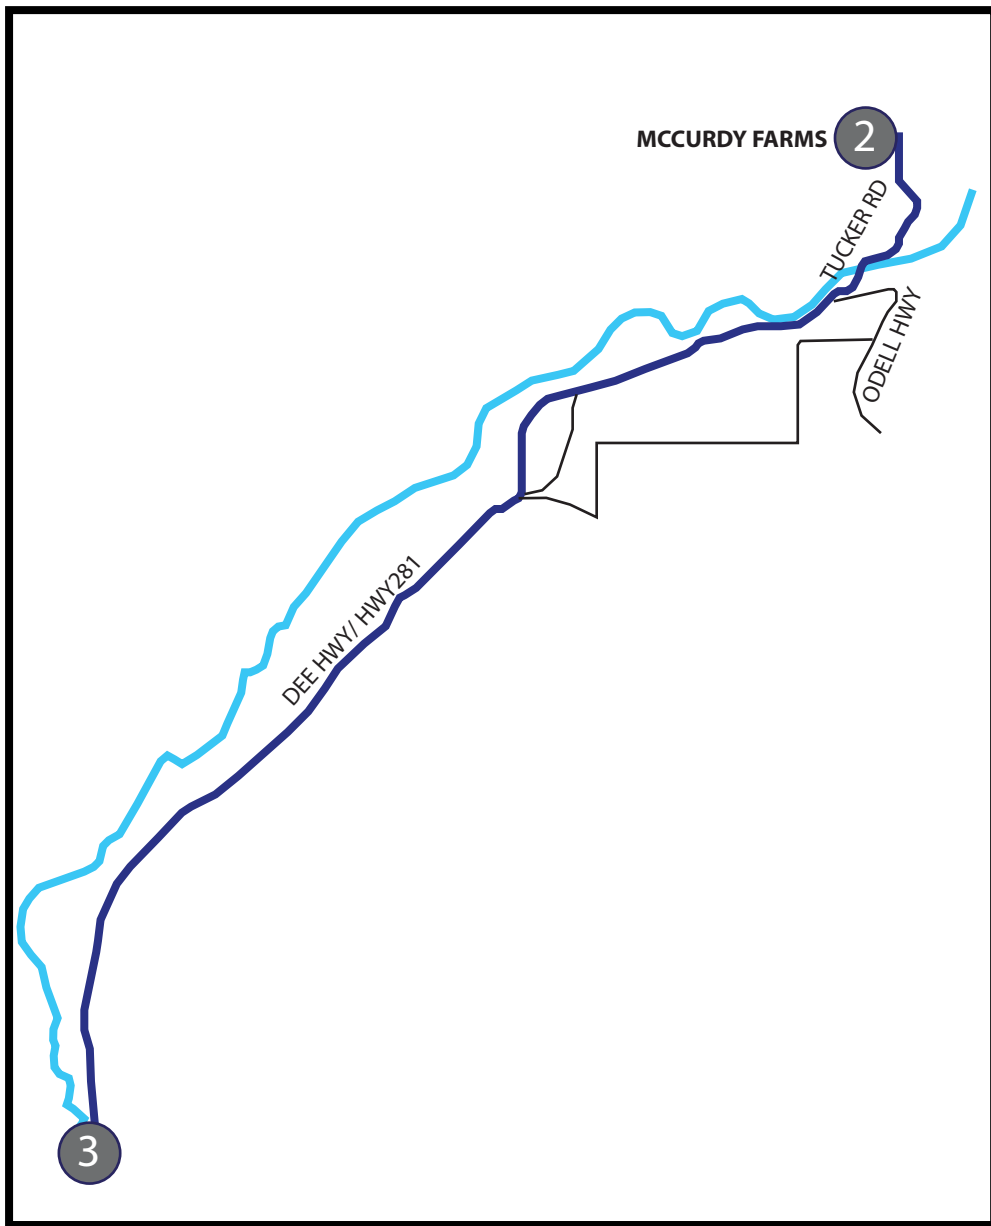

LEG 3

7.3 MILES | HARD

LEG DESCRIPTION: This route has a steady but not too steep uphill climb

EXCH 3 ADDRESS: Hood River Organic, 4780 Dee Hwy, Hood River, OR 97031

GPS: 45.590647, -121.627437

DIRECTIONS FROM EXCH 2 TO EXCH 3

- 1.0 Turn **RIGHT** onto Dee Hwy/OR-281 S
- 7.3 Arrive at Exchange 3

ELEVATION: 659FT/-290FT
NET: 369FT

drag to zoom in