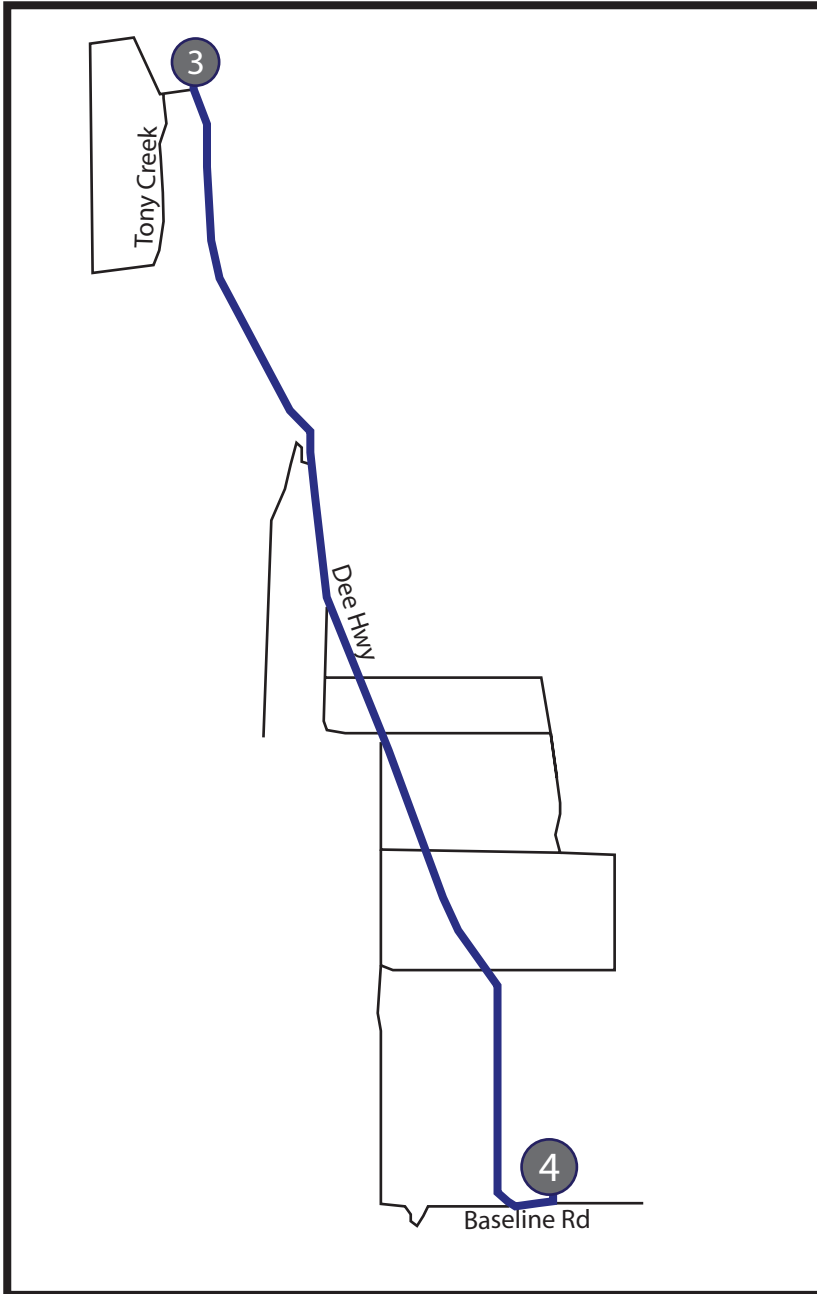

4 LEG 4

5.5 MILES | HARD

LEG DESCRIPTION: A long route with a steady climb throughout

EXCH 4 ADDRESS: Parkdale Elementary School, 4880 Van Nuys Dr, Mt. Hood, OR 97041

GPS: 45.521863, -121.593579

RUNNER DIRECTIONS FROM EXCH 3 TO EXCH 4

- 0.1 Turn RIGHT onto Dee Hwy
- ← 5.1 Turn LEFT onto Baseline Dr
- ← 5.4 Turn LEFT onto 4th Ave
- 5.5 Arrive at Exchange 4

ELEVATION: 748FT/-40FT
NET: 708FT