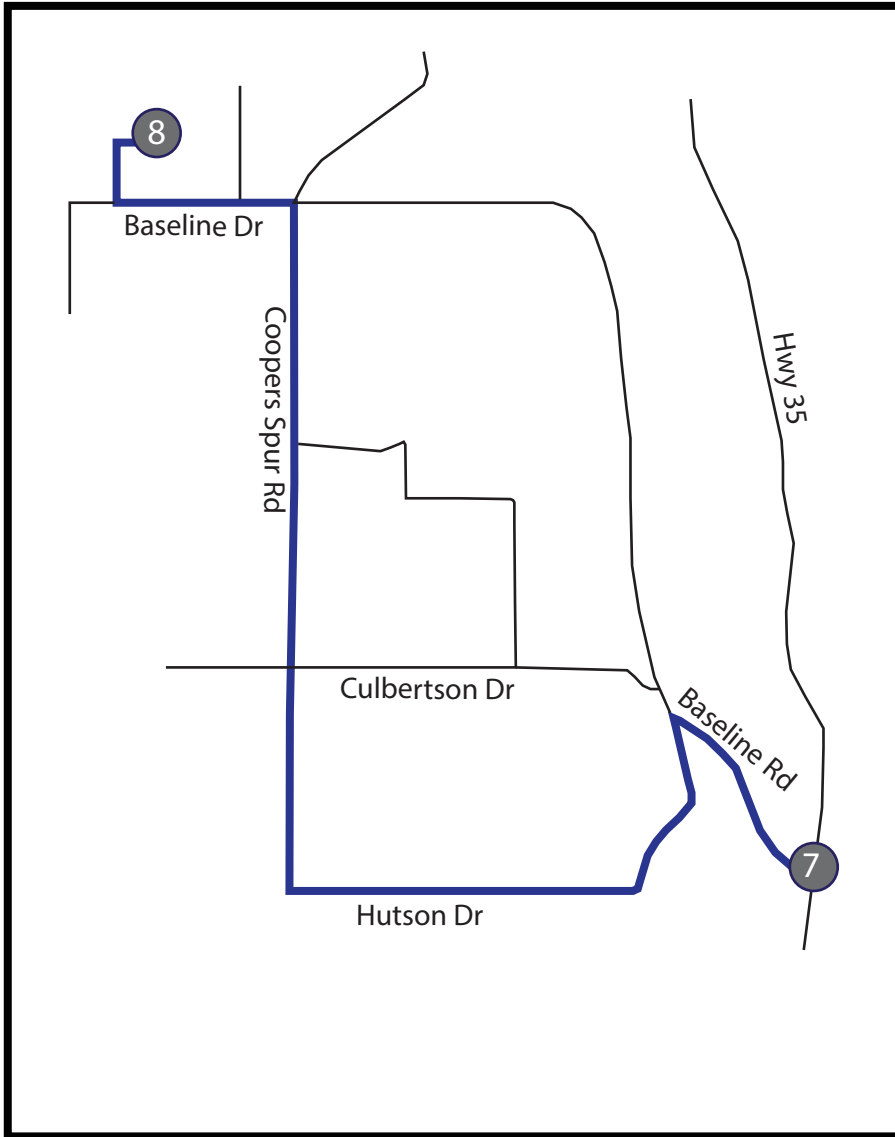

8 LEG 8

3.9 MILES | MODERATE

LEG DESCRIPTION: A steady uphill start with an easy downhill finish

EXCH 8 ADDRESS: Parkdale Elementary, 4880 Van Nuys Dr, Mt Hood, OR 97041

GPS: 45.521889, -121.593547

DIRECTIONS FROM EXCH 7 TO EXCH 8

- ← 0.0 Turn LEFT onto Baseline Rd
- ← 0.5 Turn LEFT onto Jordan Rd
- ↑ 1.0 Continue onto Hutson Dr
- 1.7 Turn RIGHT onto Cooper Spur Rd
- ← 3.2 Turn LEFT onto Baseline Dr
- 3.6 Turn RIGHT onto 4th Ave
- 3.8 Turn RIGHT onto Van Nuys Dr
- 3.9 Arrive at Exchange 8