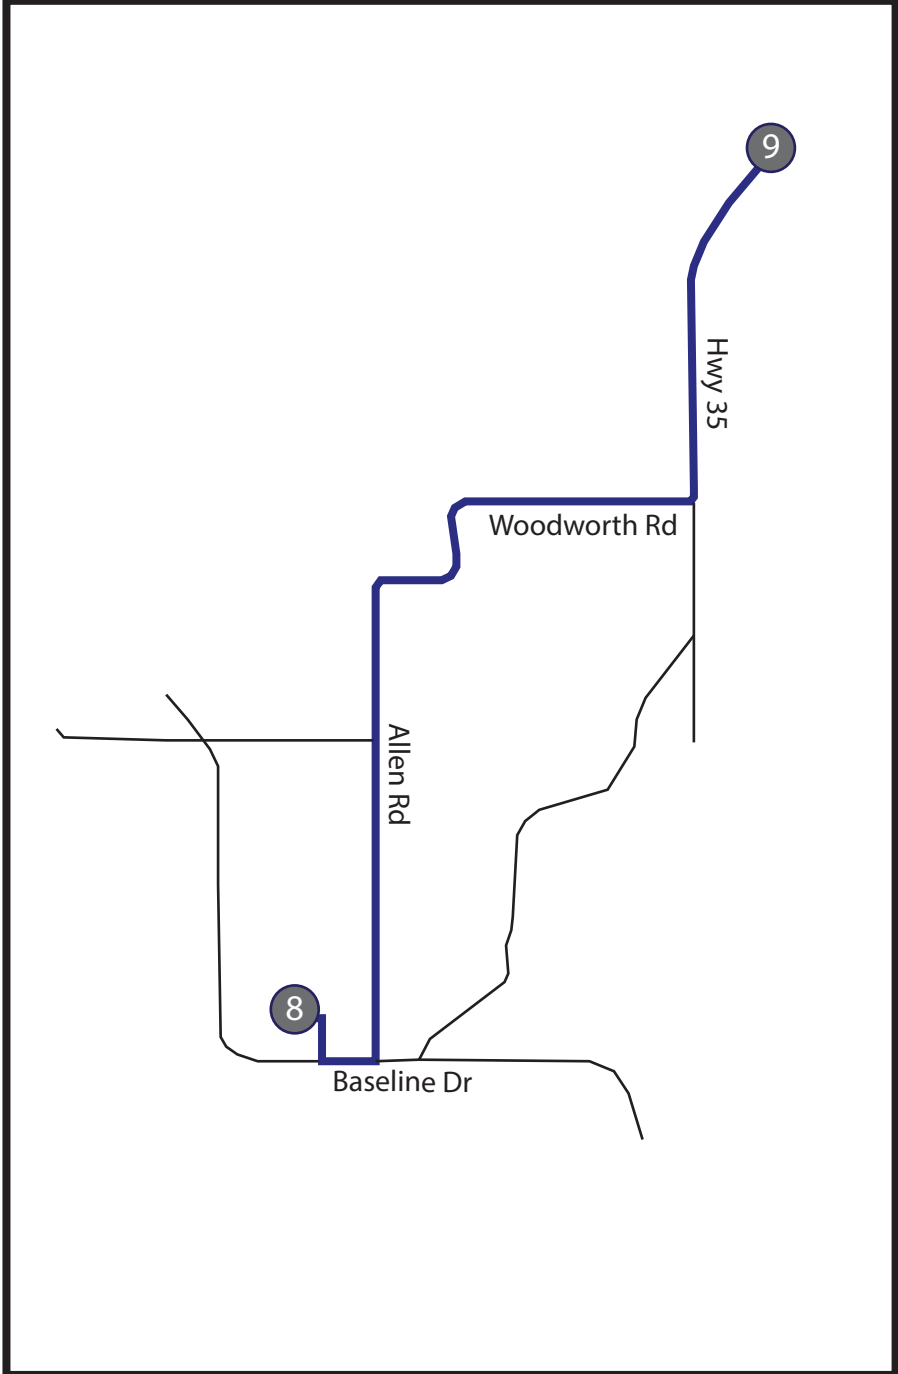

# 9 LEG 9

# 4.3 MILES | EASY

**LEG DESCRIPTION:** An easy, mostly downhill route

**EXCH 9 ADDRESS:** Valley Worship Center, 5780 OR-35, Mt Hood, OR 97041

**GPS:** 45.561525, -121.563393

- DIRECTIONS FROM EXCH 8 TO EXCH 9**
- 0.0 Turn RIGHT onto 5th Ave
  - ← 0.2 Turn LEFT onto Baseline Dr
  - ← 0.4 Turn LEFT onto Allen Rd
  - 1.9 Turn RIGHT onto Woodworth Rd
  - ← 3.1 Turn LEFT onto Hwy 35 N
  - 4.3 Arrive at Exchange 9