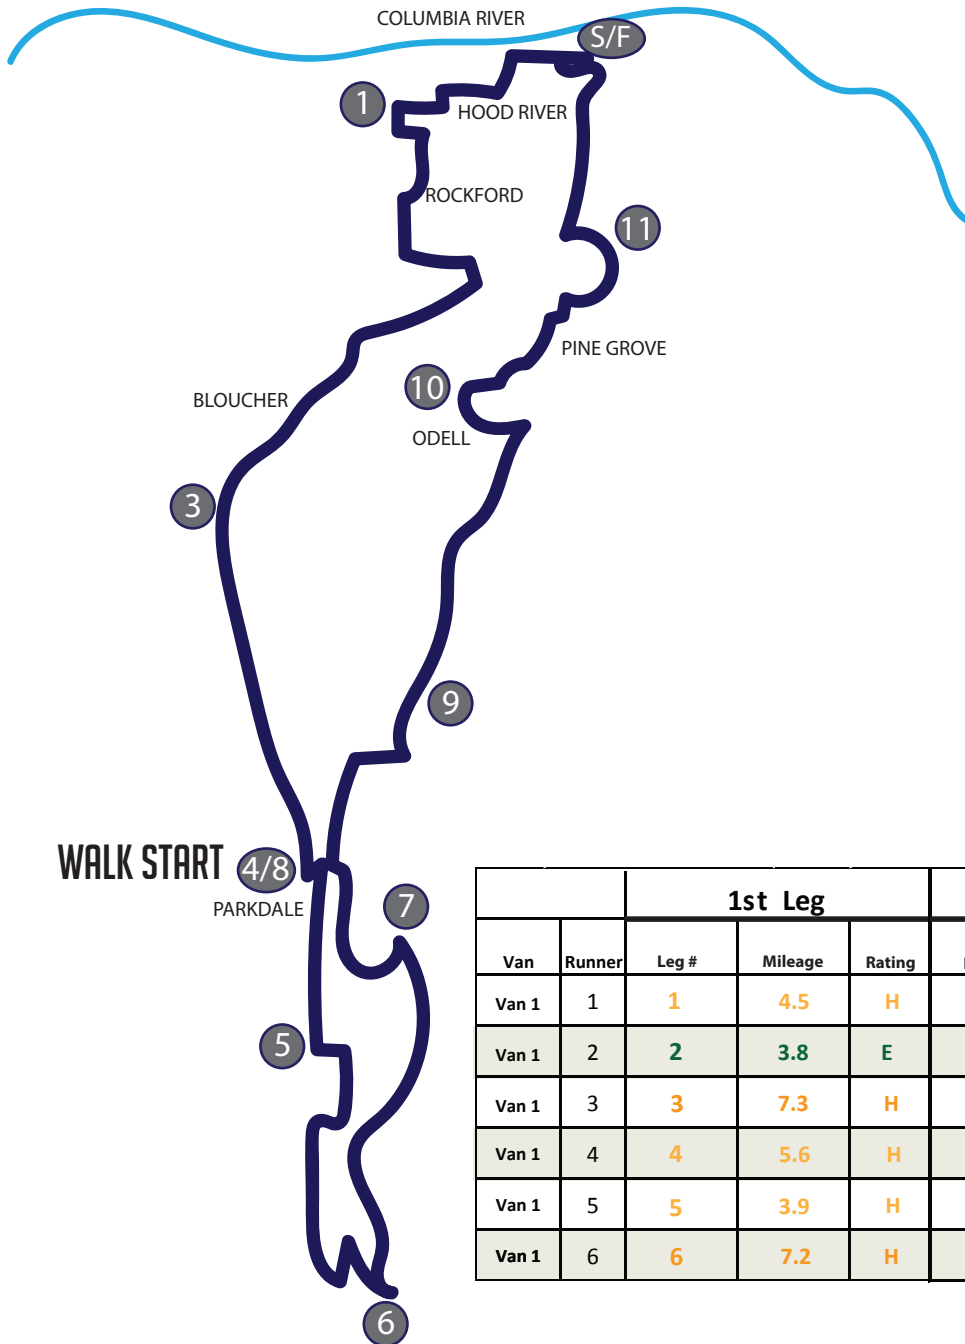

WINDY RIVER RELAY OVERVIEW

START/FINISH ADDRESS

Marina Green 300 E Port Marina Dr, Hood River, OR 97031

EXCHANGE POINTS

- Exch 1:** Hood River Saddle Club
4384 Belmont Dr, Hood River, OR 97031
- Exch 2:** McCurdy Farms
2080 Tucker Rd, Hood River, OR 97031
- Exch 3:** Hood River Organic
4780 Dee Hwy, Hood River, OR 97031
- Exch 4/Walk Start:** Parkdale Elementary School
4880 Van Nuys Dr, Mt Hood, OR 97041
- Exch 5:** Mt. Hood B&B
8885 Cooper Spur Rd, Parkdale, OR 97041
- Exch 6:** 45°25'07.8"N 121°34'13.9"W
- Exch 7:** 45°29'53.6"N 121°33'49.8"W
- Exch 8:** Parkdale Elementary School
4880 Van Nuys Dr, Mt. Hood, OR 97041
- Exch 9:** Valley Worship Center
5780 OR-35, Mt. Hood, OR 97041
- Exch 10:** Mid Valley Elementary
3686 Davis Rd, Hood River, OR 97031
- Exch 11:** Pine Grove Early Intervention
2405 Eastside Rd, Hood River OR 97031

WALK START 4/8
PARKDALE

		1st Leg			2nd Leg			Totals/Rankings			
Van	Runner	Leg #	Mileage	Rating	Leg #	Mileage	Rating	Total Miles	Mileage Ranking	Relative Difficulty	Difficulty Ranking
Van 1	1	1	4.5	H	7	6.3	M	10.8	4	12.33	4
Van 1	2	2	3.8	E	8	3.8	M	7.6	6	8.09	6
Van 1	3	3	7.3	H	9	4.3	E	11.6	3	13.06	3
Van 1	4	4	5.6	H	10	6.2	M	11.8	2	13.42	2
Van 1	5	5	3.9	H	11	4.2	M	8.1	5	9.30	5
Van 1	6	6	7.2	H	12	5.8	E	13.0	1	14.44	1

ELEVATION: 6,059FT/-6,062FT
NET: -3FT