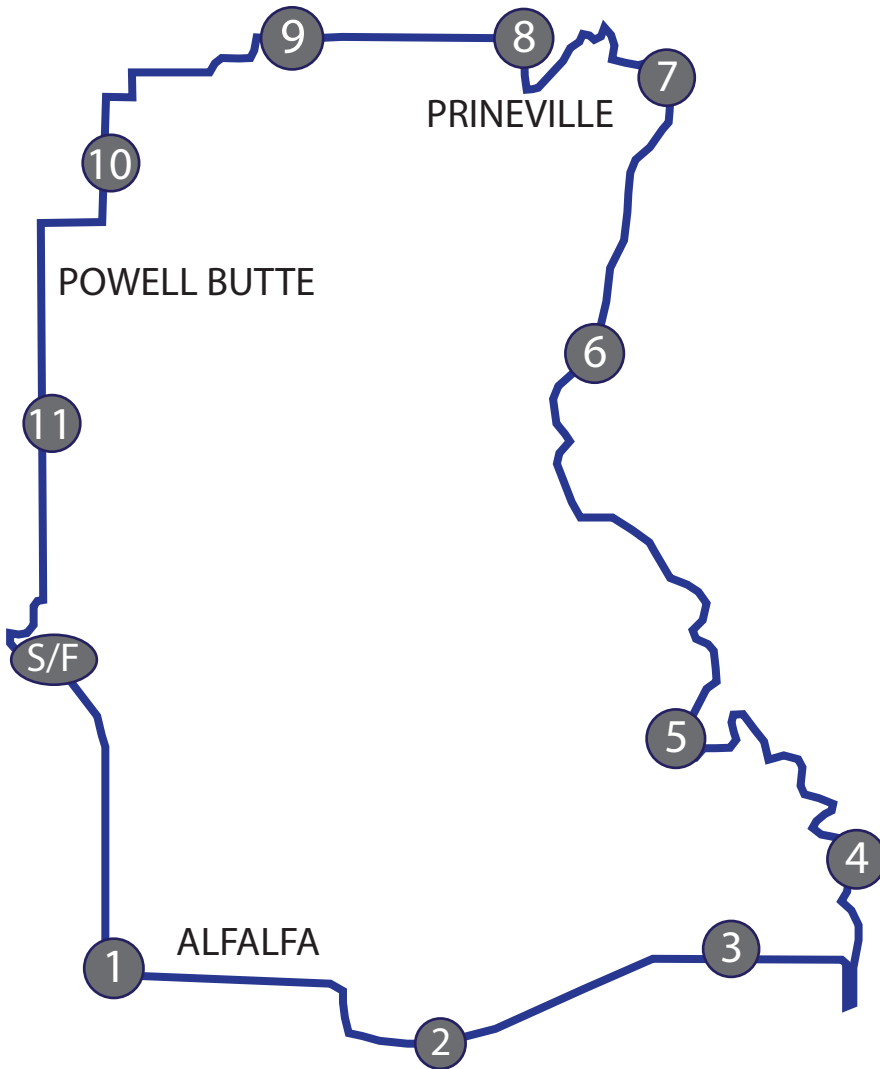

# HIGH DESERT RELAY OVERVIEW

## START/FINISH ADDRESS

Rim Rock Riders, 17037 Alfalfa Rd, Powell Butte, OR 97753

## EXCHANGE POINTS

- Exch 1:** Alfalfa Store
- Exch 2:** Four Corners HOV
- Exch 3:** Reservoir Road OHV Play Area
- Exch 4:** Power House Boat Ramp
- Exch 5:** 44.128772, -120.835722
- Exch 6:** 44.224467, -120.867572
- Exch 7:** Crooked River Park
- Exch 8:** BTL Liners
- Exch 9:** 44.298216 -120.967592
- Exch 10:** 44.265511, -121.028038
- Exch 11:** Shiloh Ranch Church

		1st Leg			2nd Leg			Totals/Rankings			
Van	Runner	Leg #	Mileage	Rating	Leg #	Mileage	Rating	Total Miles	Mileage Ranking	Relative Difficulty	Difficulty Ranking
Van 1	1	1	5.7	M	7	4.9	E	10.6	2	11.17	3
Van 1	2	2	5.7	M	8	4.0	H	9.7	5	11.07	4
Van 1	3	3	5.0	M	9	4.3	E	9.3	6	9.80	6
Van 1	4	4	5.2	E	10	5.0	E	10.2	4	10.20	5
Van 1	5	5	5.5	H	11	5.0	H	10.5	3	12.60	2
Van 1	6	6	8.9	H	12	4.9	H	13.8	1	16.56	1