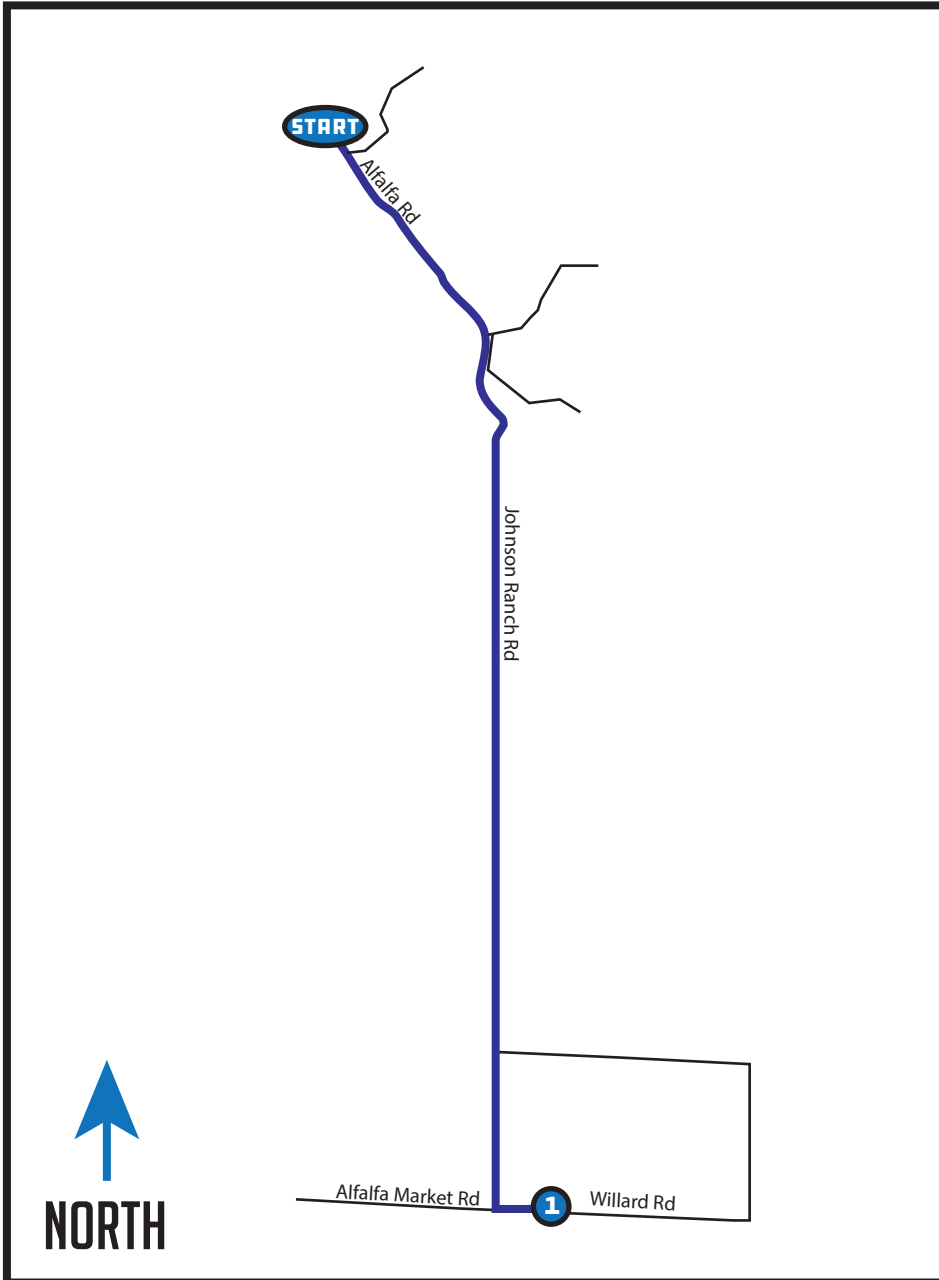

LEG 1

5.7 MI | MODERATE

LEG DESCRIPTION: This leg starts nice and easy with some sneaky elevation around mile 1.5

EXCHANGE 1 ADDRESS: Alfalfa Store, 26161 Willard Rd Bend, OR 97701

EXCHANGE 1 GPS: 44.077116, -121.019131

DIRECTIONS

- ↑ 1.3 Continue onto Johnson Ranch Rd
- ← 5.4 Turn LEFT onto Willard Rd
- 5.7 Arrive at Exchange 1

Scan for Ride With GPS Map

Total Elevation Gain: 187

Total Elevation Loss: -32

Net Elevation: -155