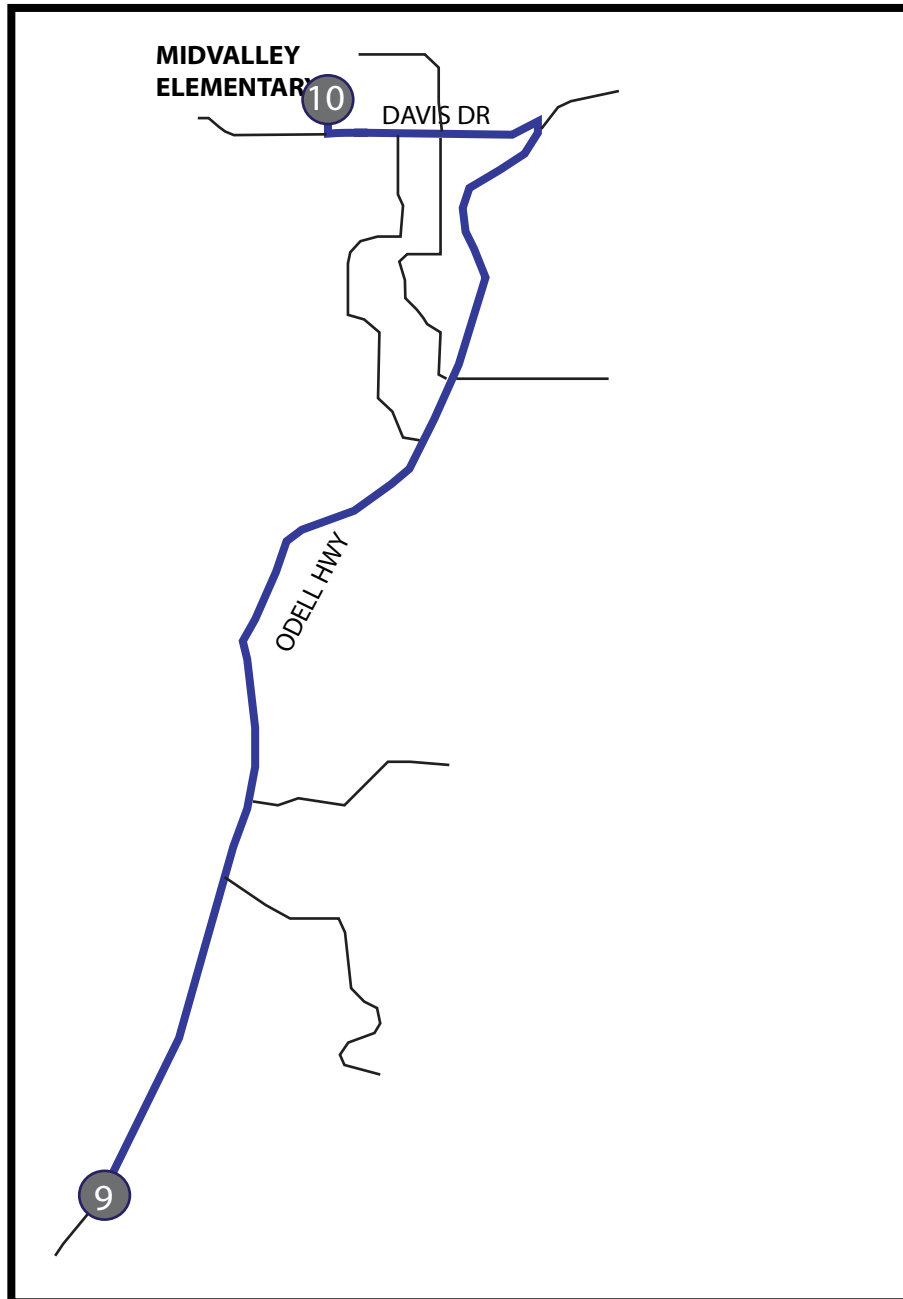

10 LEG 10

6.2 MILES | MODERATE

LEG DESCRIPTION: A moderately flat beginning with an easy downhill finish

EXCH 10 ADDRESS: Midvalley Elementary, 3686 David Dr, Hood River, OR 97031

GPS: 45.625166, -121.544202

DIRECTIONS FROM EXCH 9 TO EXCH 10

- ← 5.1 Turn LEFT onto Davis Dr
- 5.8 Turn RIGHT onto Odell Hwy
- 6.0 Turn RIGHT onto AGA Rd
- 6.1 Arrive at Exchange 10

Scan for Ride With GPS Map

ELEVATION: 241FT/-967FT
NET: -726FT