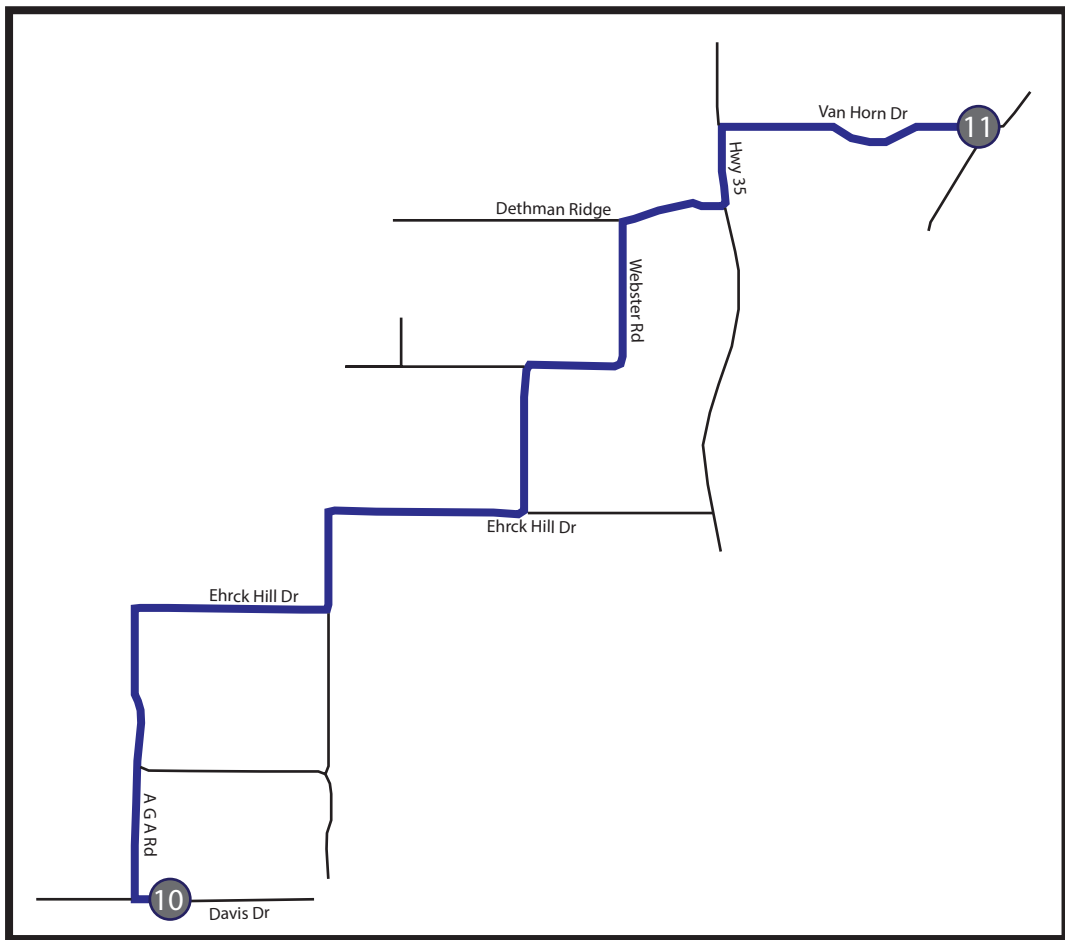

LEG 11

4.2 MILES | MODERATE

LEG DESCRIPTION: A consistently up and down route route

EXCH 11 ADDRESS: Pine Grove Early Intervention, 2405 Eastside Rd, Hood River, OR 97031

GPS: 45.652720, -121.498186

DIRECTIONS FROM EXCH 10 TO EXCH 11

- 0.0 Turn RIGHT onto A G A Rd
- ↑ 0.4 Continue onto Odell Hwy
- 0.8 Turn RIGHT on Ehrck Hill Dr
- ← 1.3 Turn LEFT to stay on Ehrck Hill Dr
- ← 2.0 Turn LEFT onto Webster Rd
- 2.4 Turn RIGHT to stay on Webster Rd
- 3.0 Turn RIGHT onto Dethman Ridge Rd
- ← 3.3 Turn LEFT onto Hwy 35
- 3.5 Turn RIGHT onto Van Horn Dr
- 4.2 Arrive at Exchange 11

Scan for Ride With GPS Map

ELEVATION: 356FT/-373FT
NET: 17FT