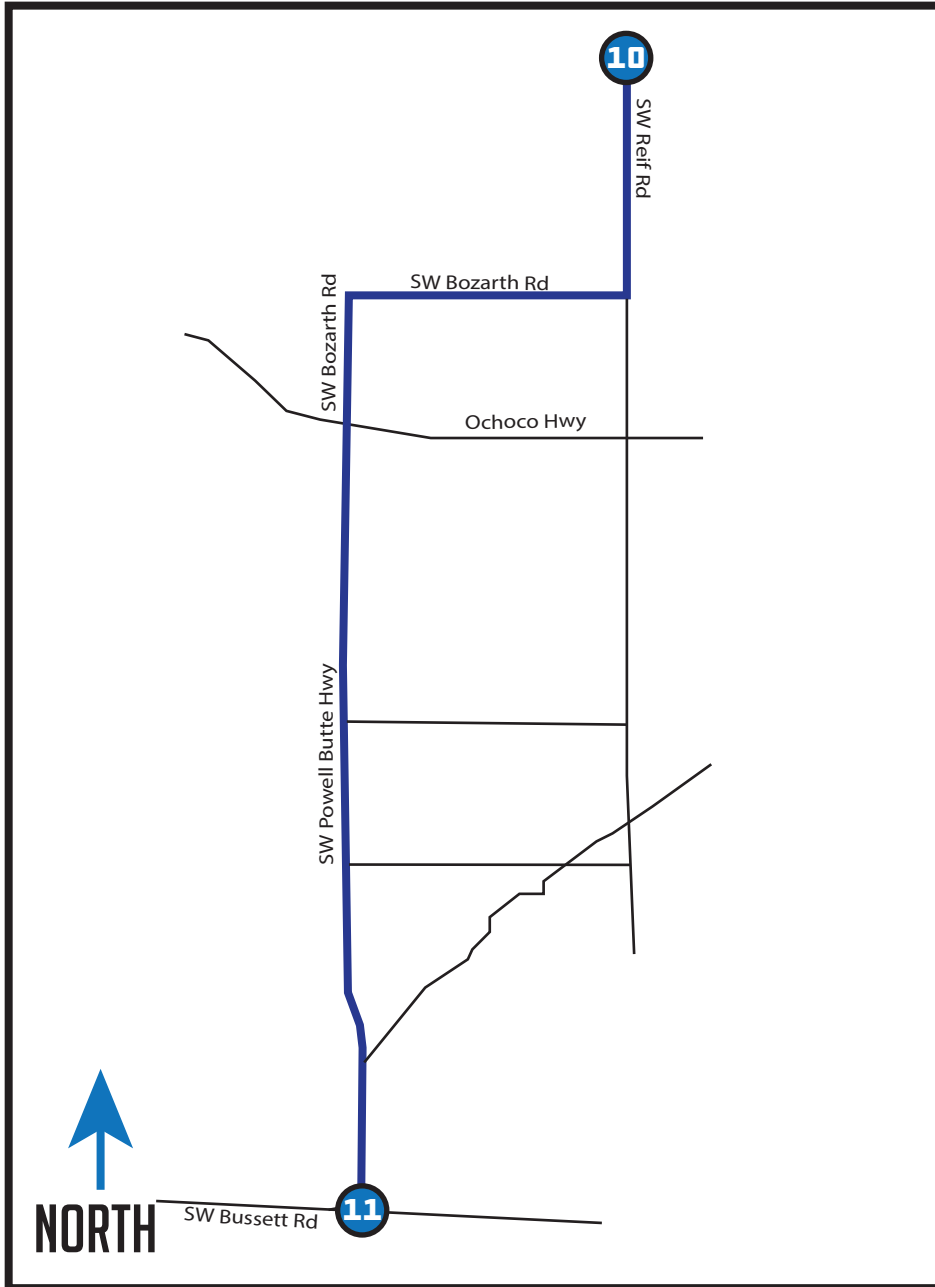

# LEG 11

# 5.0 MI | HARD

**LEG DESCRIPTION:** This leg starts out nice and easy and finishes with a 2.5 mile climb

**EXCHANGE 11 ADDRESS:** Shiloh Ranch Church, 15696 SW Bussett Rd, Powell Butte, OR 97753

**EXCHANGE 11 GPS:** 44.208319, -121.044171

## DIRECTIONS

- ← 0.8 Turn RIGHT onto SW Bozarth Rd
- 2.3 SW Bozarth becomes SW Powell Butte Hwy
- 5.0 Arrive at Exchange 11

Scan for Ride With GPS Map

**Total Elevation Gain: 241**  
**Total Elevation Loss: -31**  
**Net Elevation: 210**