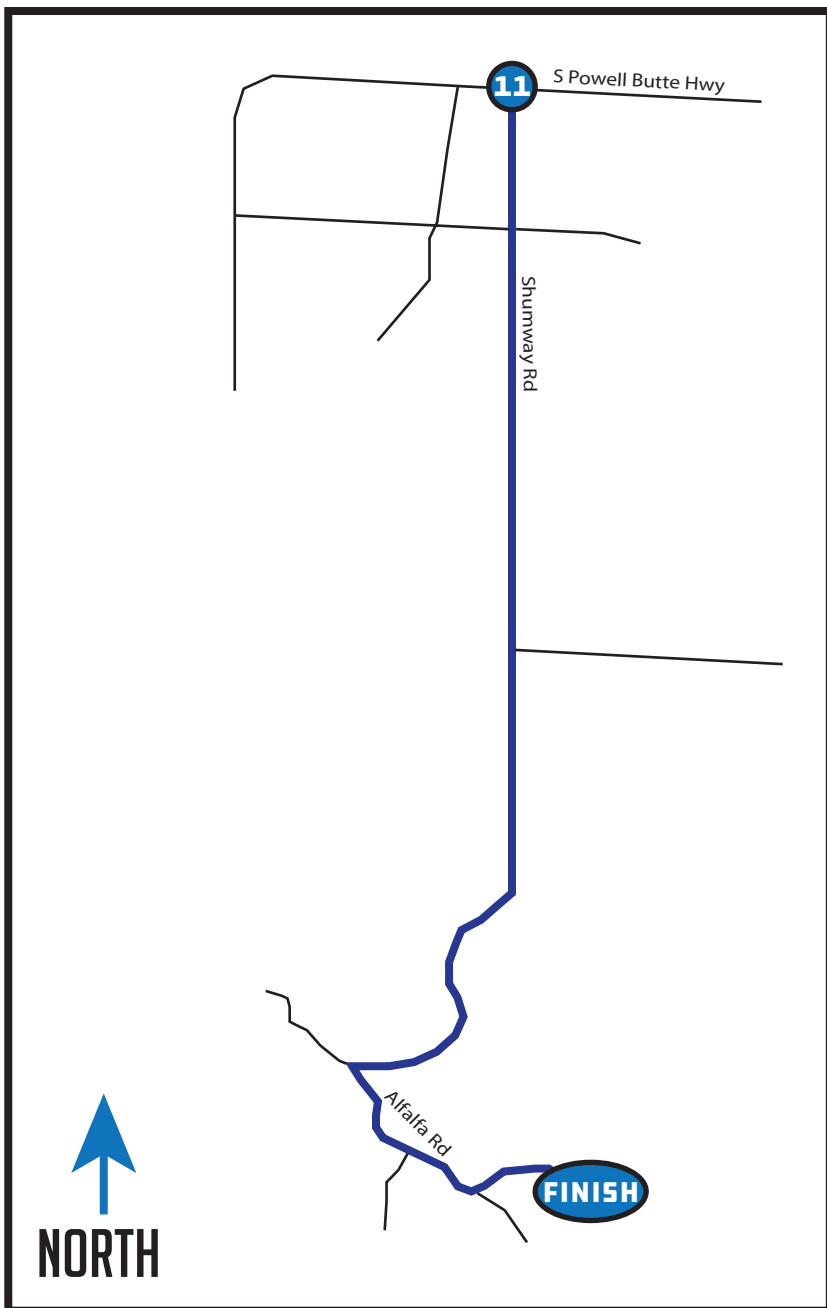

# LEG 12

# 4.9 MI | HARD

**LEG DESCRIPTION:** This last leg rewards you with a downhill finish after a tough last climb

**FINISH ADDRESS:** Rim Rock Riders, 17037 Alfalfa Rd, Powell Butte, OR 97753

**FINISH GPS:** 44.152062, -121.044666

## DIRECTIONS

- ↑ 3.5 Continue onto SW Shumway Rd
- ← 3.9 Turn LEFT onto Alfalfa Rd
- 4.9 Arrive at Finish Line

Scan for Ride With GPS Map

**Total Elevation Gain: 184**  
**Total Elevation Loss: -224**  
**Net Elevation: -40**