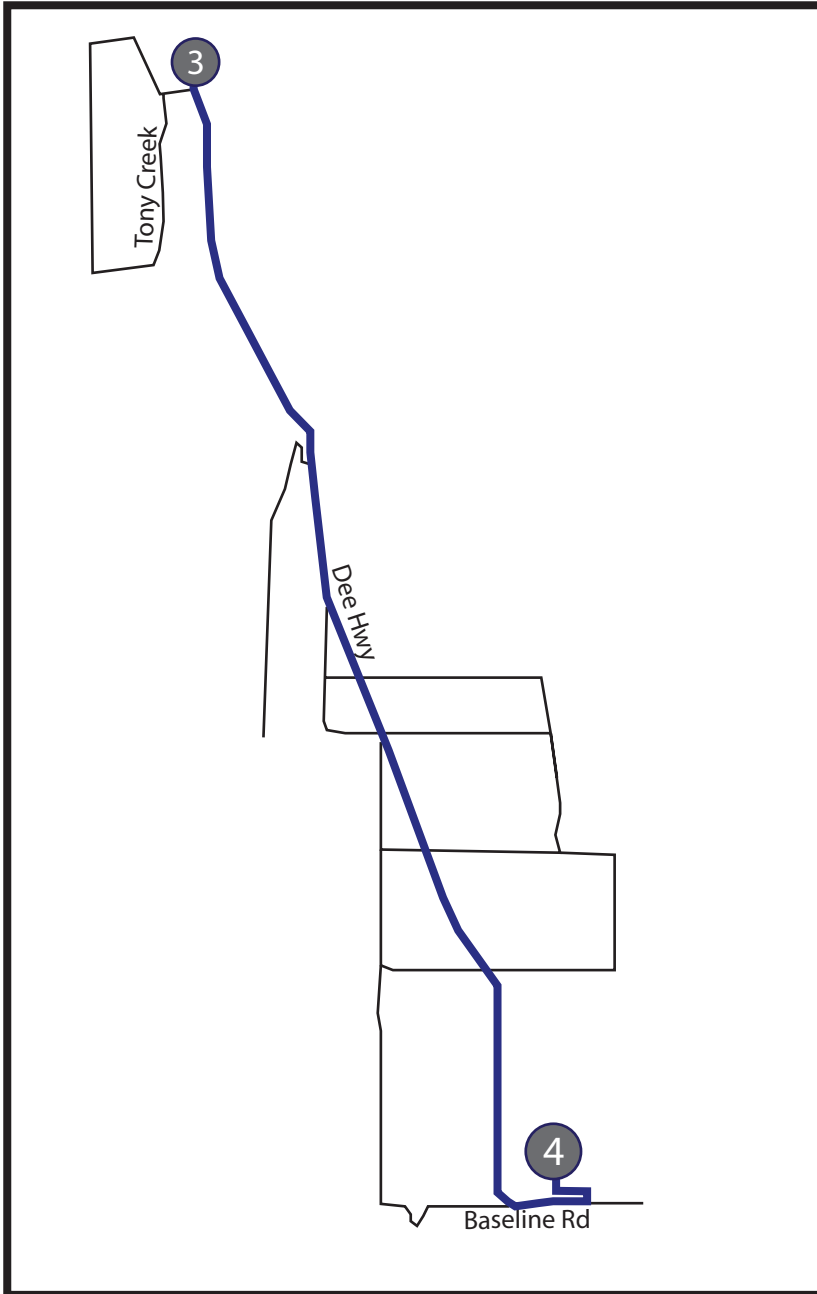

4 LEG 4

5.6 MILES | HARD

LEG DESCRIPTION: A long route with a steady climb throughout

EXCH 4 ADDRESS: Parkdale Elementary School, 4880 Van Nuys Dr, Mt. Hood, OR 97041

GPS: 45.521863, -121.593579

RUNNER DIRECTIONS FROM EXCH 3 TO EXCH 4

- 0.1 Turn RIGHT onto Dee Hwy
- ← 5.1 Turn LEFT onto Baseline Dr
- ← 5.5 Use crosswalk to cross Baseline Dr
- 5.5 Turn RIGHT onto 4th Ave
- 5.6 Arrive at Exchange 4

Scan for Ride With GPS Map

DONUT PARTY AT EXCHANGE 4!

Exchange 4 will have donuts for all participants! Celebrate being 1/3 of the way done with a tasty treat!

ELEVATION: 748FT/-40FT
NET: 708FT