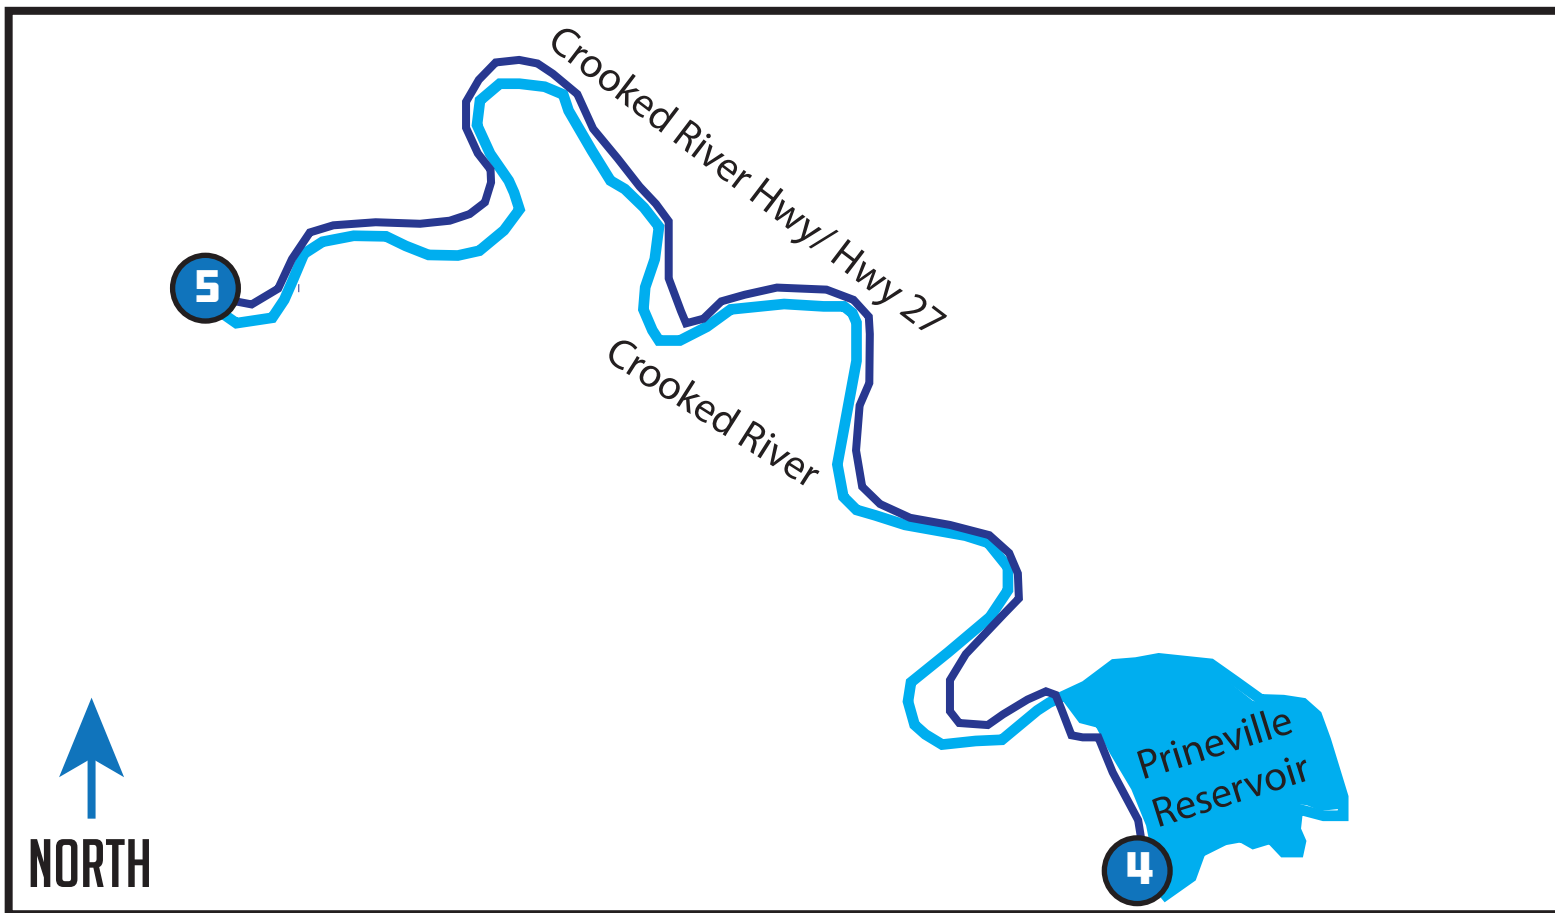

LEG 5

5.5 MI | HARD

LEG DESCRIPTION: This long but mostly downhill route boasts beautiful view of the Crooked River

EXCHANGE 5 ADDRESS: Cut Out Before Loan Pine Campground

EXCHANGE 5 GPS: 44.128772, -120.835722

DIRECTIONS

5.5 Arrive at Exchange 5

Total Elevation Gain: 289

Total Elevation Loss: -532

Net Elevation: -243

Scan for Ride With GPS Map