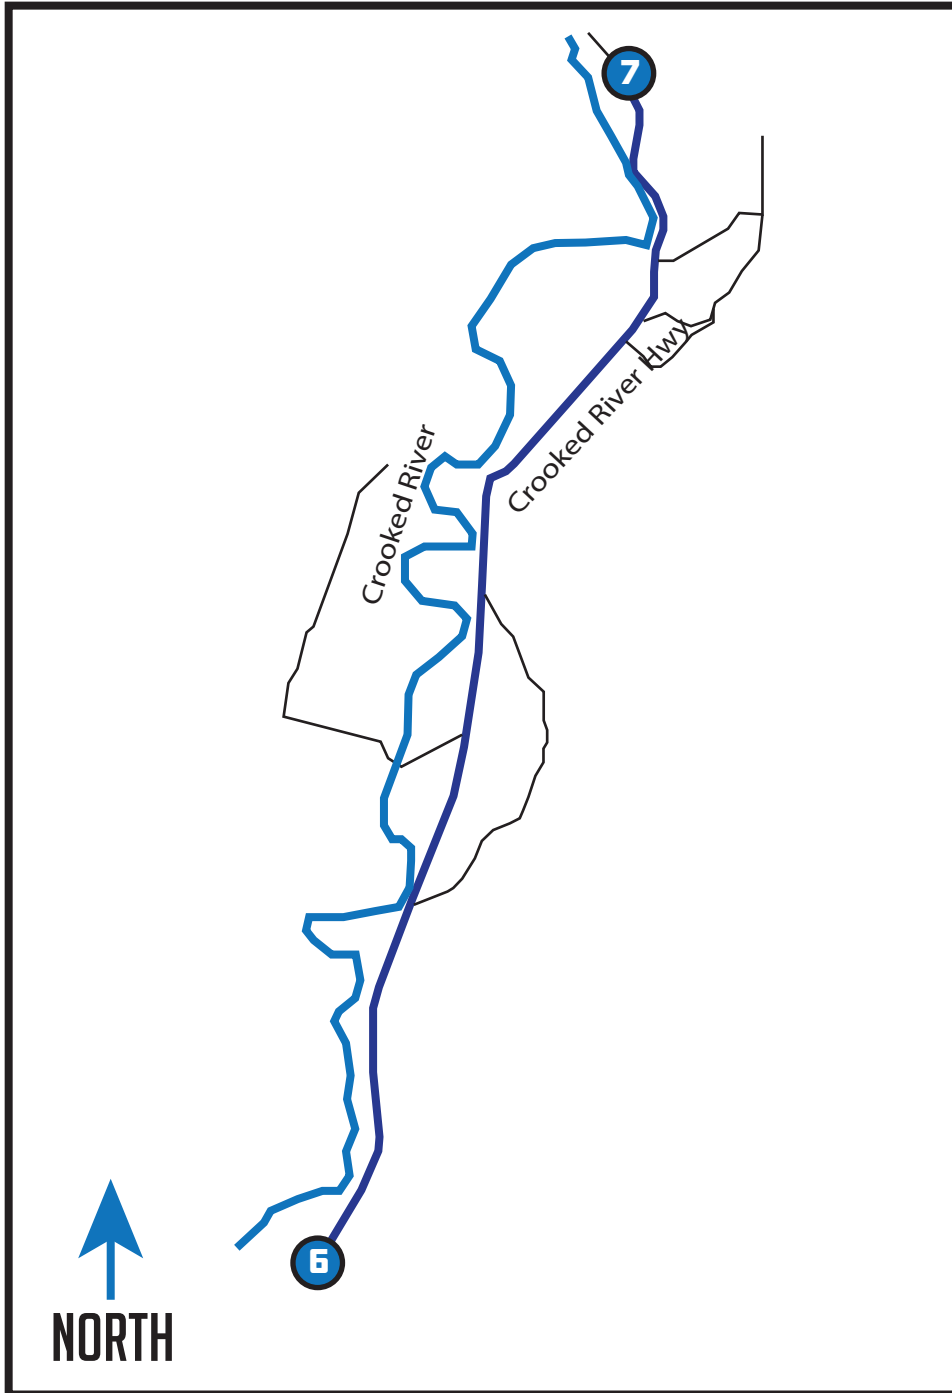

LEG 7

4.9 MI | EASY

LEG DESCRIPTION: This easy-rated leg winds you along the Crooked River as you head into Prineville

EXCHANGE 7 ADDRESS: Crooked River Park, Main St, Prineville, OR 97754

EXCHANGE 7 GPS: 44.288985, -120.844058

DIRECTIONS

4.9 Arrive at Exchange 7

Scan for Ride With GPS Map

Total Elevation Gain: 79
Total Elevation Loss: -142
Net Elevation: -63