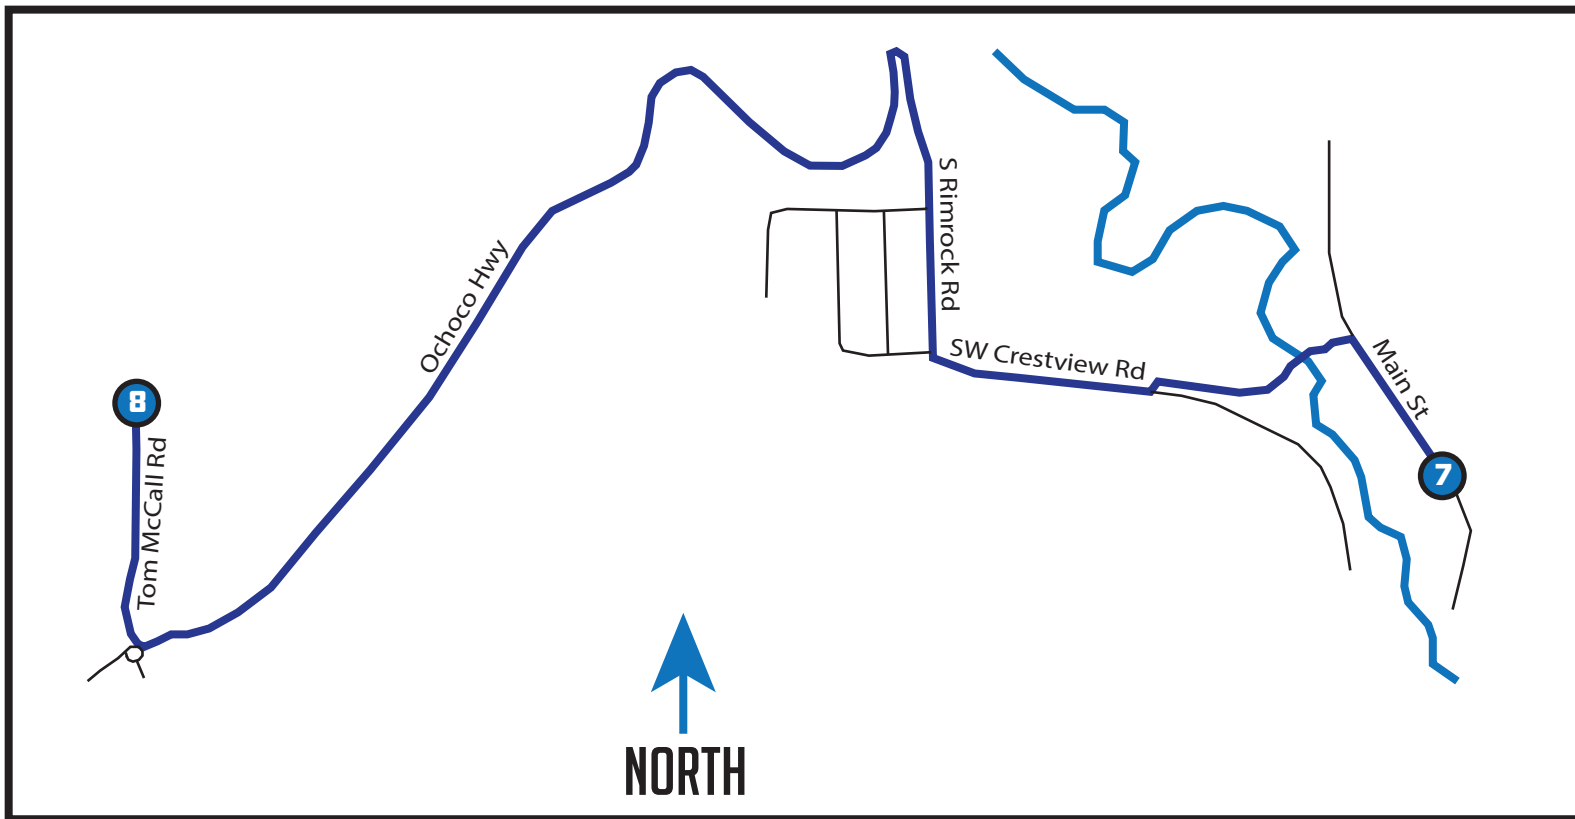

# LEG 8

# 4.0 MI | MODERATE

**LEG DESCRIPTION:** Although this leg is short, it'll surprise you with some killer elevation at the half way point!

**EXCHANGE 8 ADDRESS:** BTL Liners, 3451 Empire Dr, Prineville, OR 97754

**EXCHANGE 8 GPS:** 44.292347, -120.888772

## DIRECTIONS

- ← 0.2 Turn LEFT onto path
- 0.7 Turn RIGHT onto SW Crestview Rd
- 1.0 Turn RIGHT onto S Rimrock Rd
- 3.6 Take first exit at traffic circle
- 4.0 Arrive at Exchange 8

Scan for Ride With GPS Map