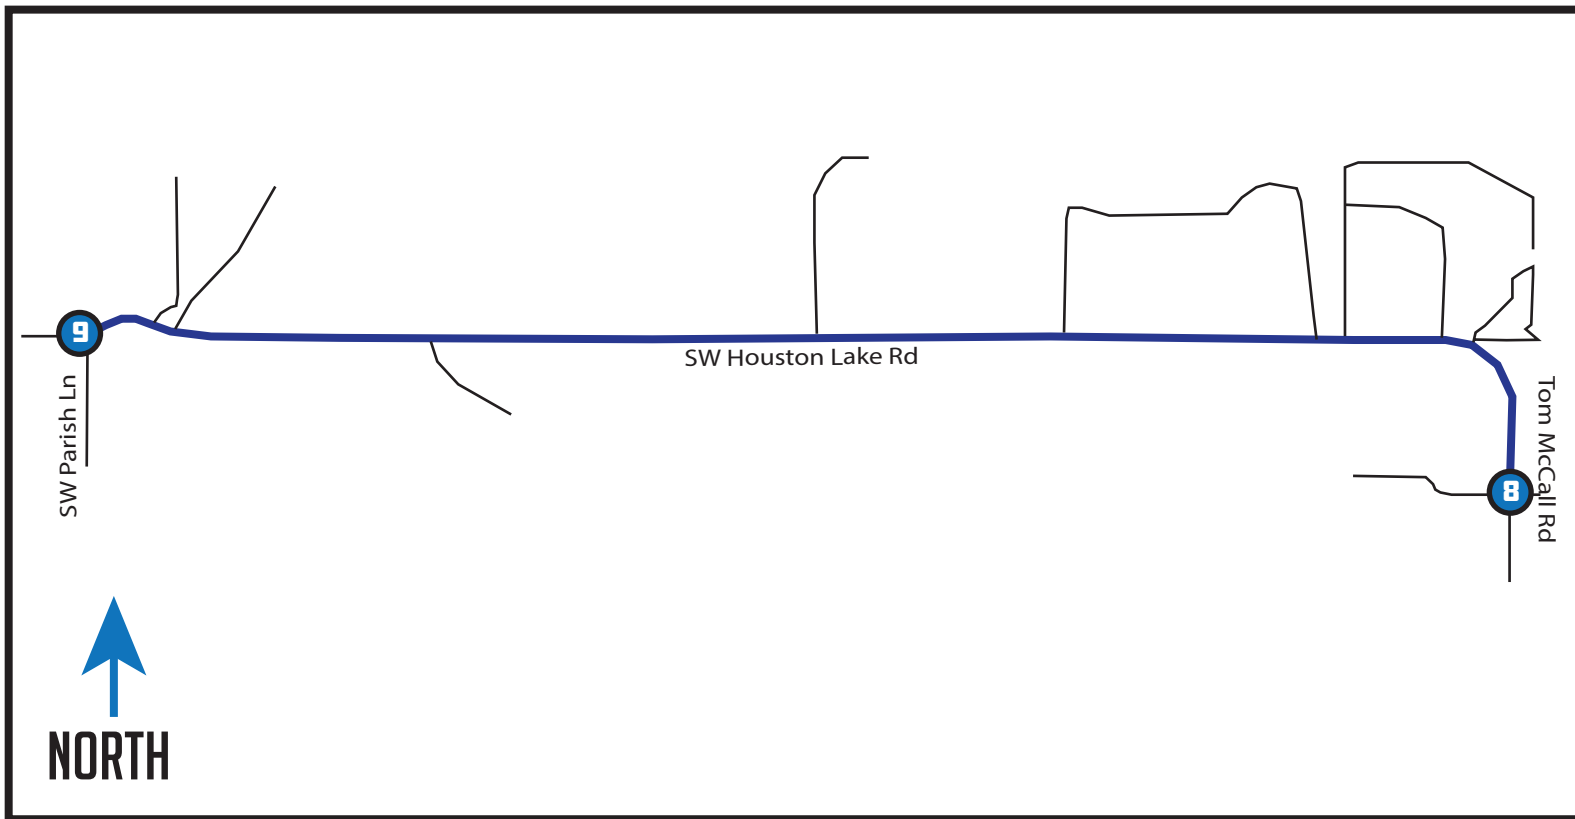

LEG 9

4.3 MI | EASY

LEG DESCRIPTION: This leg is short, downhill and straight! Easy peasy!

EXCHANGE 9 ADDRESS: SW Houston Lake Rd and Parish Lane

EXCHANGE 9 GPS: 44.298216, -120.967592

DIRECTIONS

- ▲ 0.5 Continue onto SW Houston Lake Rd
- 4.3 Arrive at Exchange 9

Scan for Ride With GPS Map

Total Elevation Gain: 37
Total Elevation Loss: -200
Net Elevation: -163