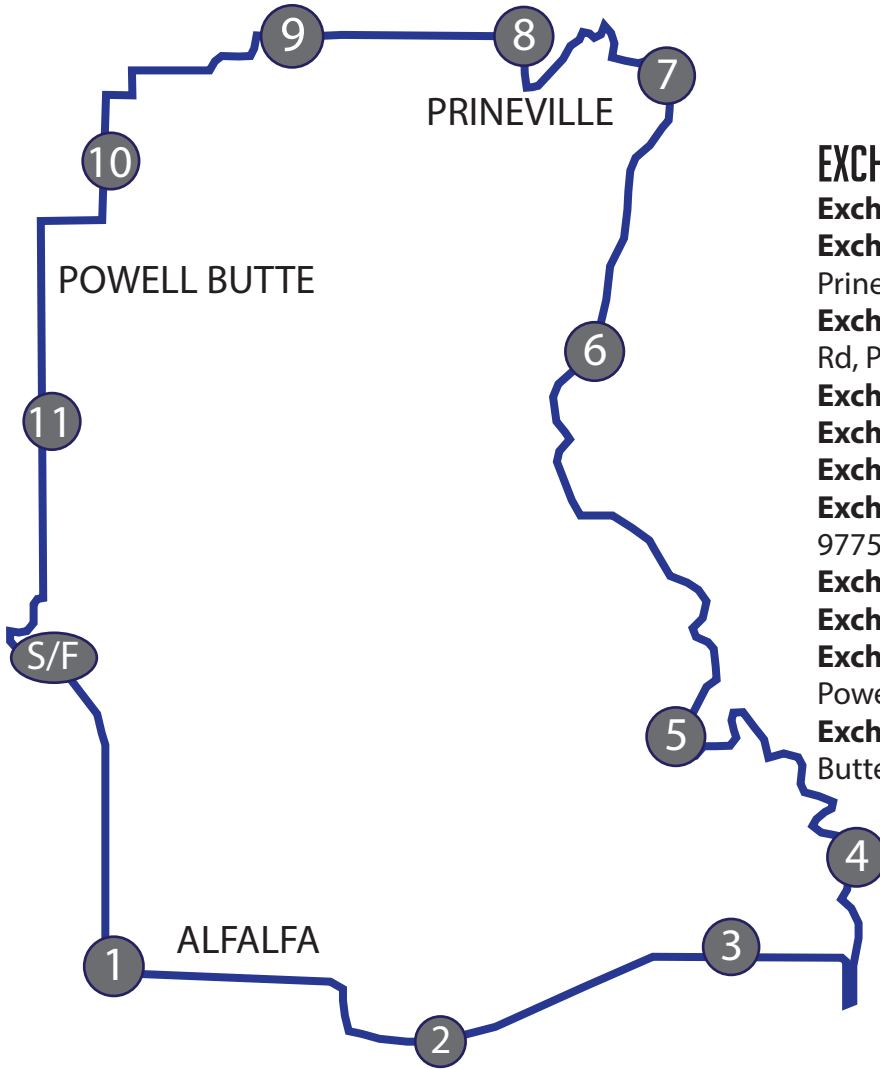

HIGH DESERT RELAY OVERVIEW

START/FINISH ADDRESS

Brasada Ranch, 16976 SW Brasada Ranch Rd, Powell Butte, OR 97753

EXCHANGE POINTS

Exch 1: Alfalfa Store, 26161 Willard Rd Bend, OR 97701

Exch 2: Four Corners HOV, Reservoir Rd & Millican Rd, Prineville, OR 97754

Exch 3: Reservoir Road OHV Play Area, 2400 S Reservoir Rd, Prineville, OR

Exch 4: Power House Boat Ramp, Prineville, OR 97754

Exch 5: 44.161932, -120.830528

Exch 6: 44.224467, -120.867572

Exch 7: Crooked River Park, Main St, Prineville, OR 97754

Exch 8: BTL Liners, 3451 Empire Dr, Prineville, OR 97754

Exch 9: 44.283325, -121.027630

Exch 10: Shiloh Ranch Church, 15696 SW Bussett Rd, Powell Butte, OR 97753

Exch 11: Rid Rock Riders, 17037 Alfalfa Road, Powell Butte, OR 97753

		1st Leg			2nd Leg			Totals/Rankings			
Van	Runner	Leg #	Mileage	Rating	Leg #	Mileage	Rating	Total Miles	Mileage Ranking	Relative Difficulty	Difficulty Ranking
Van 1	1	1	6.4	M	7	5.0	E	11.4	3	12.04	4
Van 1	2	2	5.9	M	8	4.0	H	9.9	6	11.29	6
Van 1	3	3	5.0	M	9	8.1	H	13.1	2	15.22	2
Van 1	4	4	5.2	E	10	6.1	M	11.3	4	11.91	5
Van 1	5	5	8.3	H	11	5.2	M	13.5	1	15.68	1
Van 1	6	6	6.0	H	12	4.4	VH	10.4	5	12.92	3