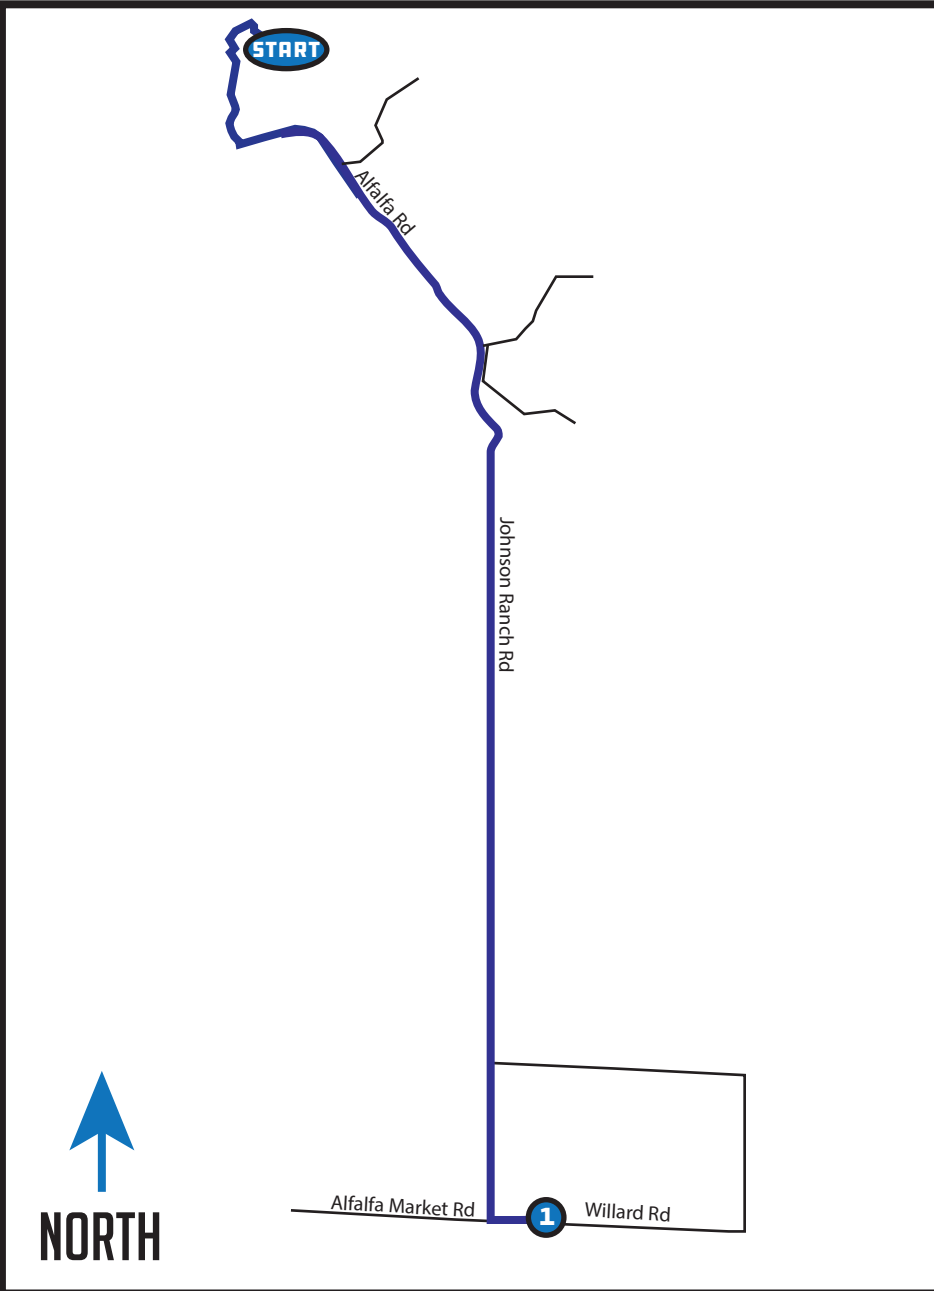

LEG 1

6.4 MI | MODERATE

LEG DESCRIPTION: This leg starts nice and easy with some sneaky elevation around mile 1.5

EXCHANGE 1 ADDRESS: Alfalfa Store, 26161 Willard Rd Bend, OR 97701

EXCHANGE 1 GPS: 44.077116, -121.019131

DIRECTIONS

- ↑ 2.1 Continue onto Johnson Ranch Rd
- ← 6.1 Turn LEFT onto Willard Rd
- 6.4 Arrive at Exchange 1

Scan for Ride With GPS Map

Total Elevation Gain: 192

Total Elevation Loss: -82

Net Elevation: -110