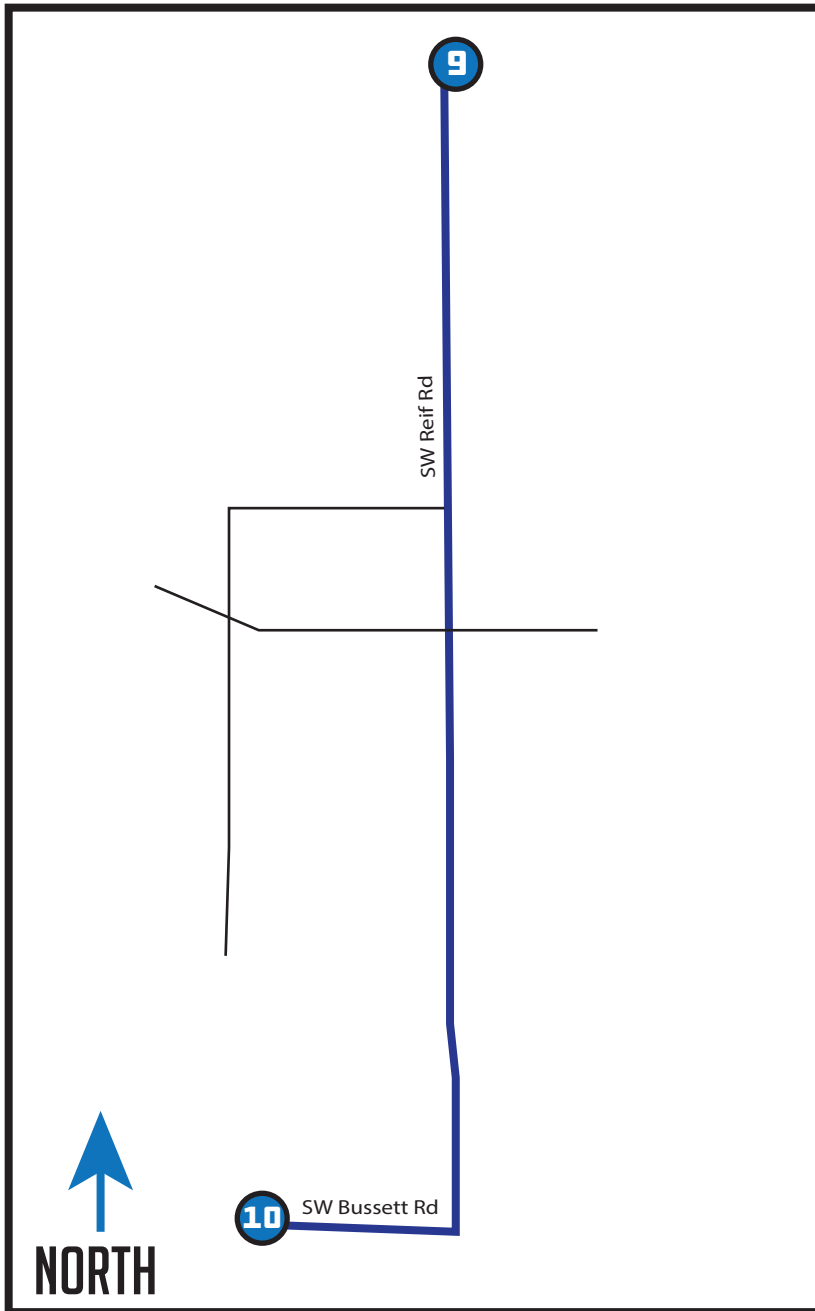

# LEG 10

# 6.1 MI | MODERATE

**LEG DESCRIPTION:** This leg has a few ups and downs but overall a nice and easy leg

**EXCHANGE 10 ADDRESS:** Shiloh Ranch Church, 15696 SW Bussett Rd, Powell Butte, OR 97753

**EXCHANGE 10 GPS:** 44.208319, -121.044171

## DIRECTIONS

- 5.3 Turn **RIGHT** onto SW Bussett Rd
- 6.1 Arrive at Exchange 10

Scan for Ride With GPS Map

**Total Elevation Gain: 429**  
**Total Elevation Loss: -114**  
**Net Elevation: -315**